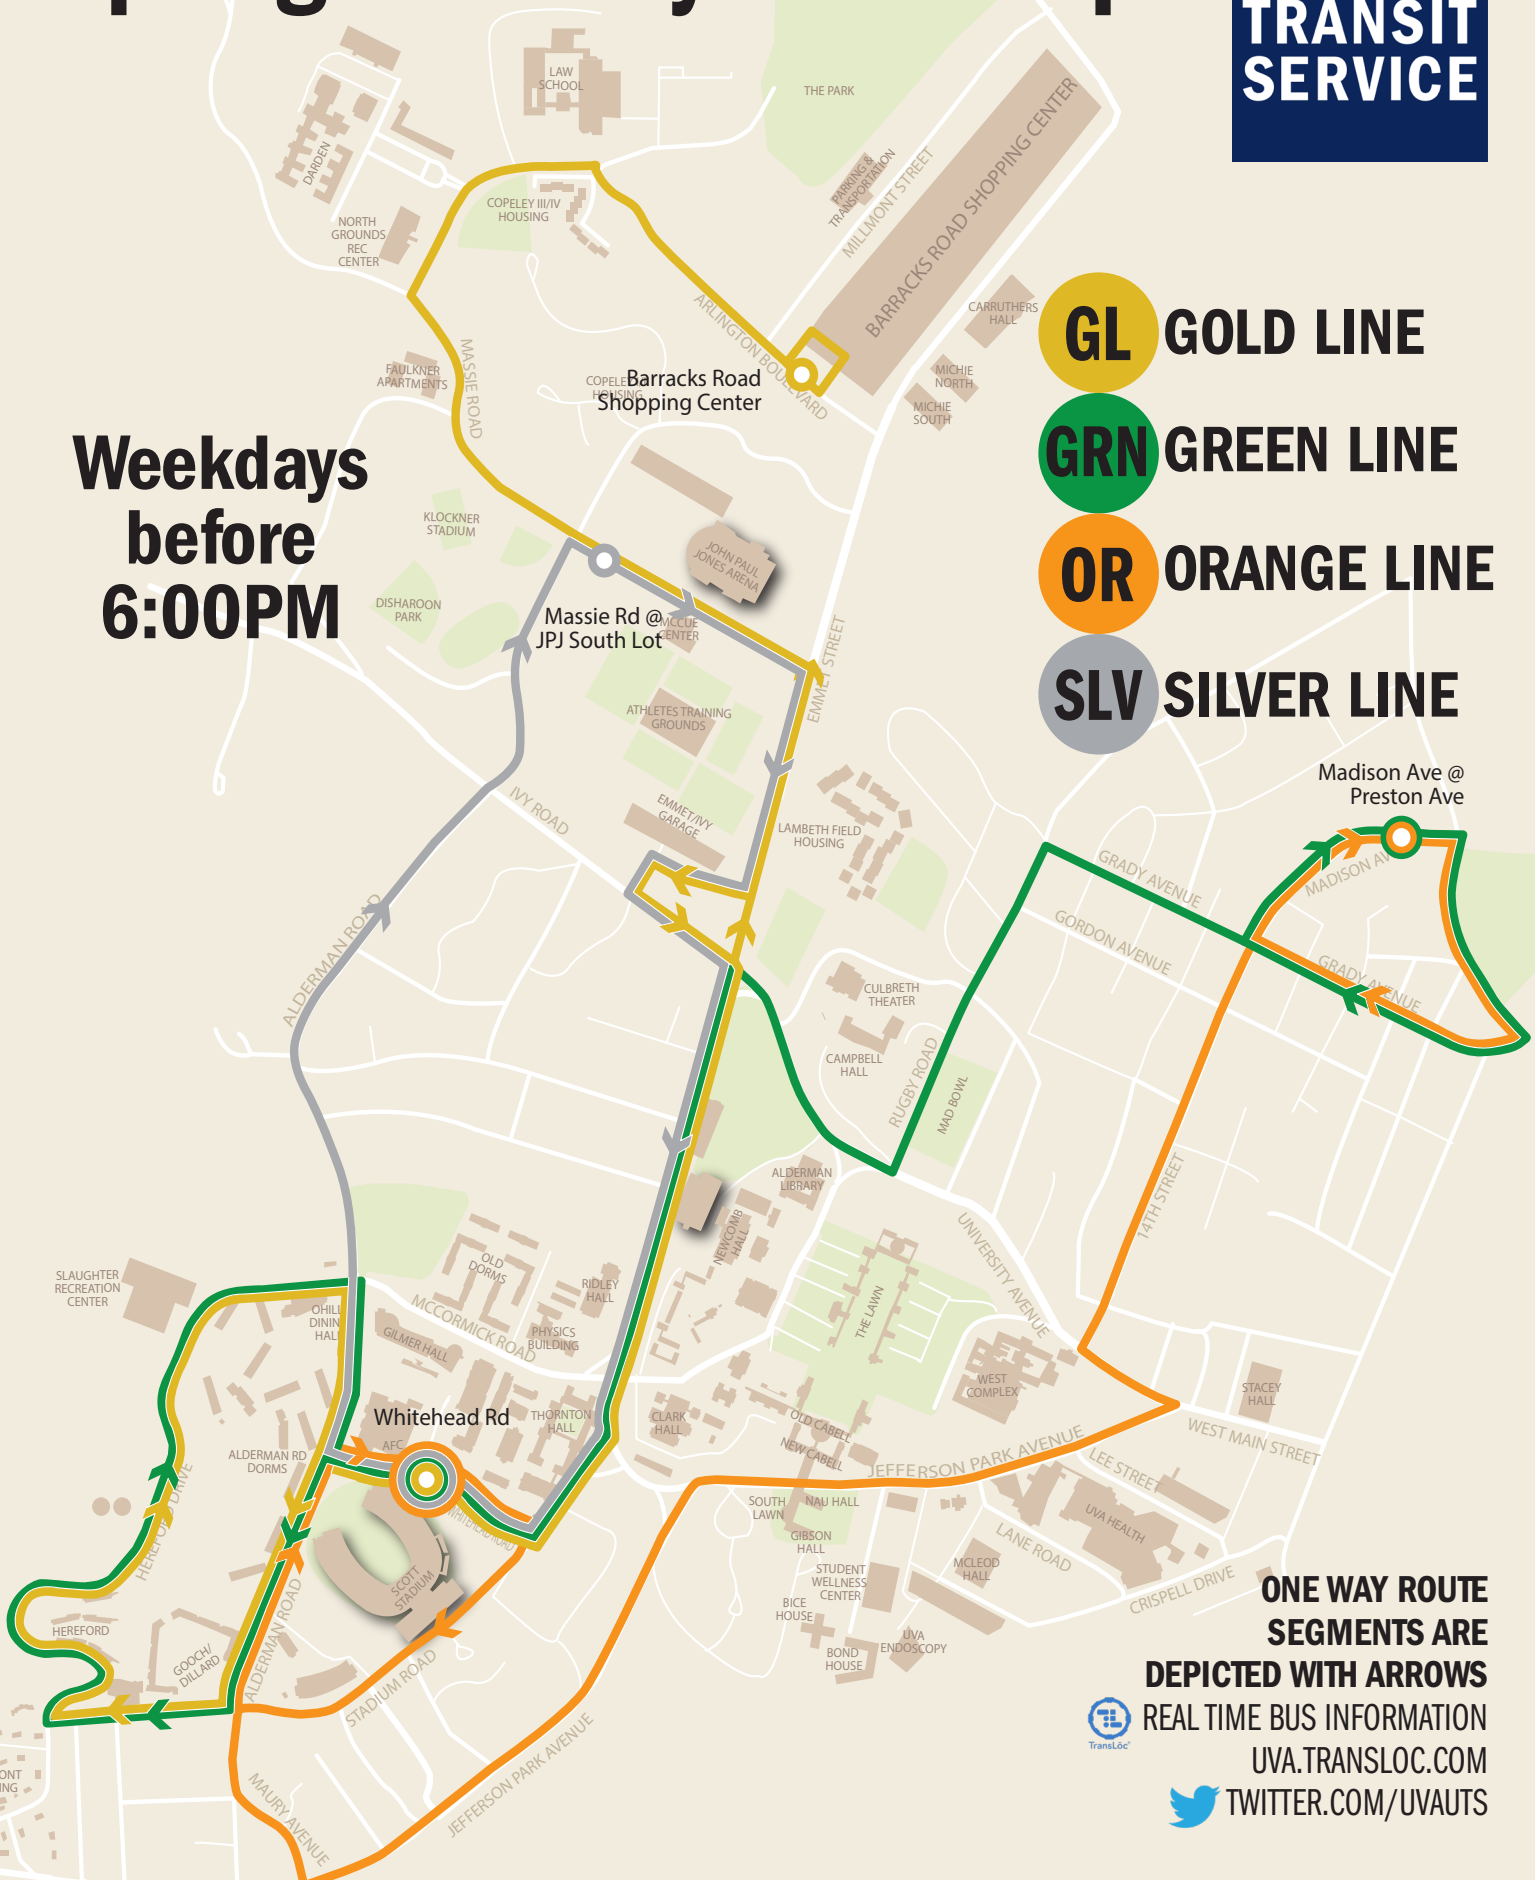

Spring 2022 System Map

**Weekdays
before
6:00PM**

- GL** GOLD LINE
- GRN** GREEN LINE
- OR** ORANGE LINE
- SLV** SILVER LINE

**ONE WAY ROUTE
SEGMENTS ARE
DEPICTED WITH ARROWS**
 REAL TIME BUS INFORMATION
UVA.TRANSLOC.COM
[TWITTER.COM/UVAUTS](https://twitter.com/UVAUTS)