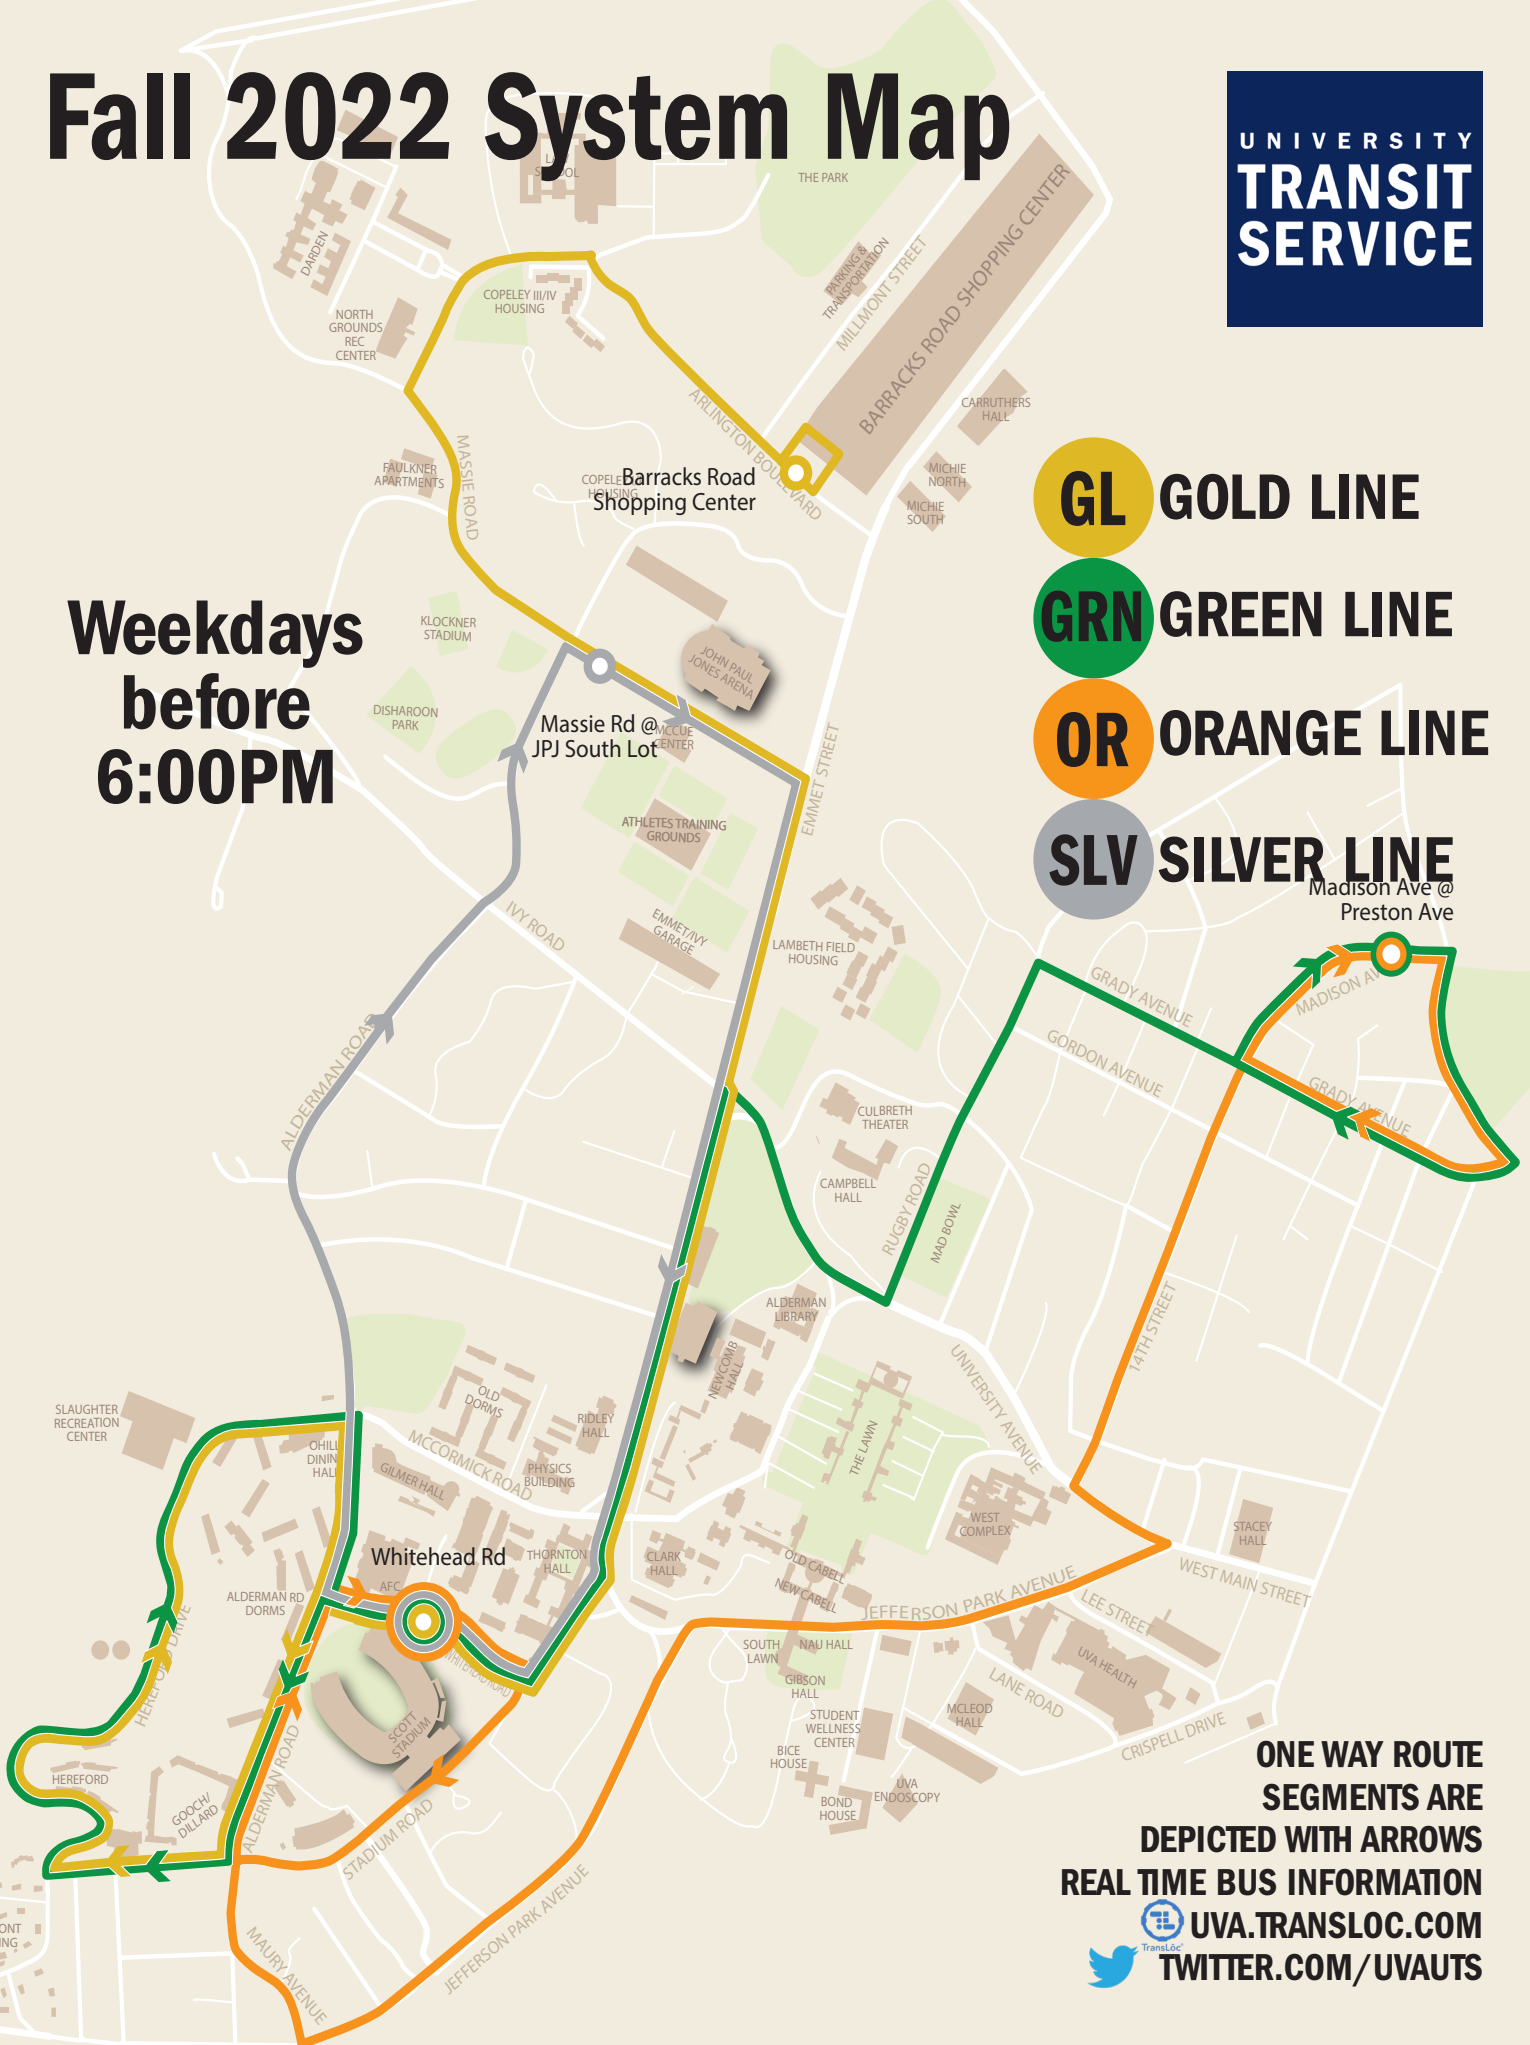

# Fall 2022 System Map

UNIVERSITY  
**TRANSIT  
SERVICE**

**Weekdays  
before  
6:00PM**

- GL** GOLD LINE
- GRN** GREEN LINE
- OR** ORANGE LINE
- SLV** SILVER LINE

**ONE WAY ROUTE  
SEGMENTS ARE  
DEPICTED WITH ARROWS  
REAL TIME BUS INFORMATION**

 [UVA.TRANSLOC.COM](http://UVA.TRANSLOC.COM)  
 [TWITTER.COM/UVAUTS](https://twitter.com/UVAUTS)