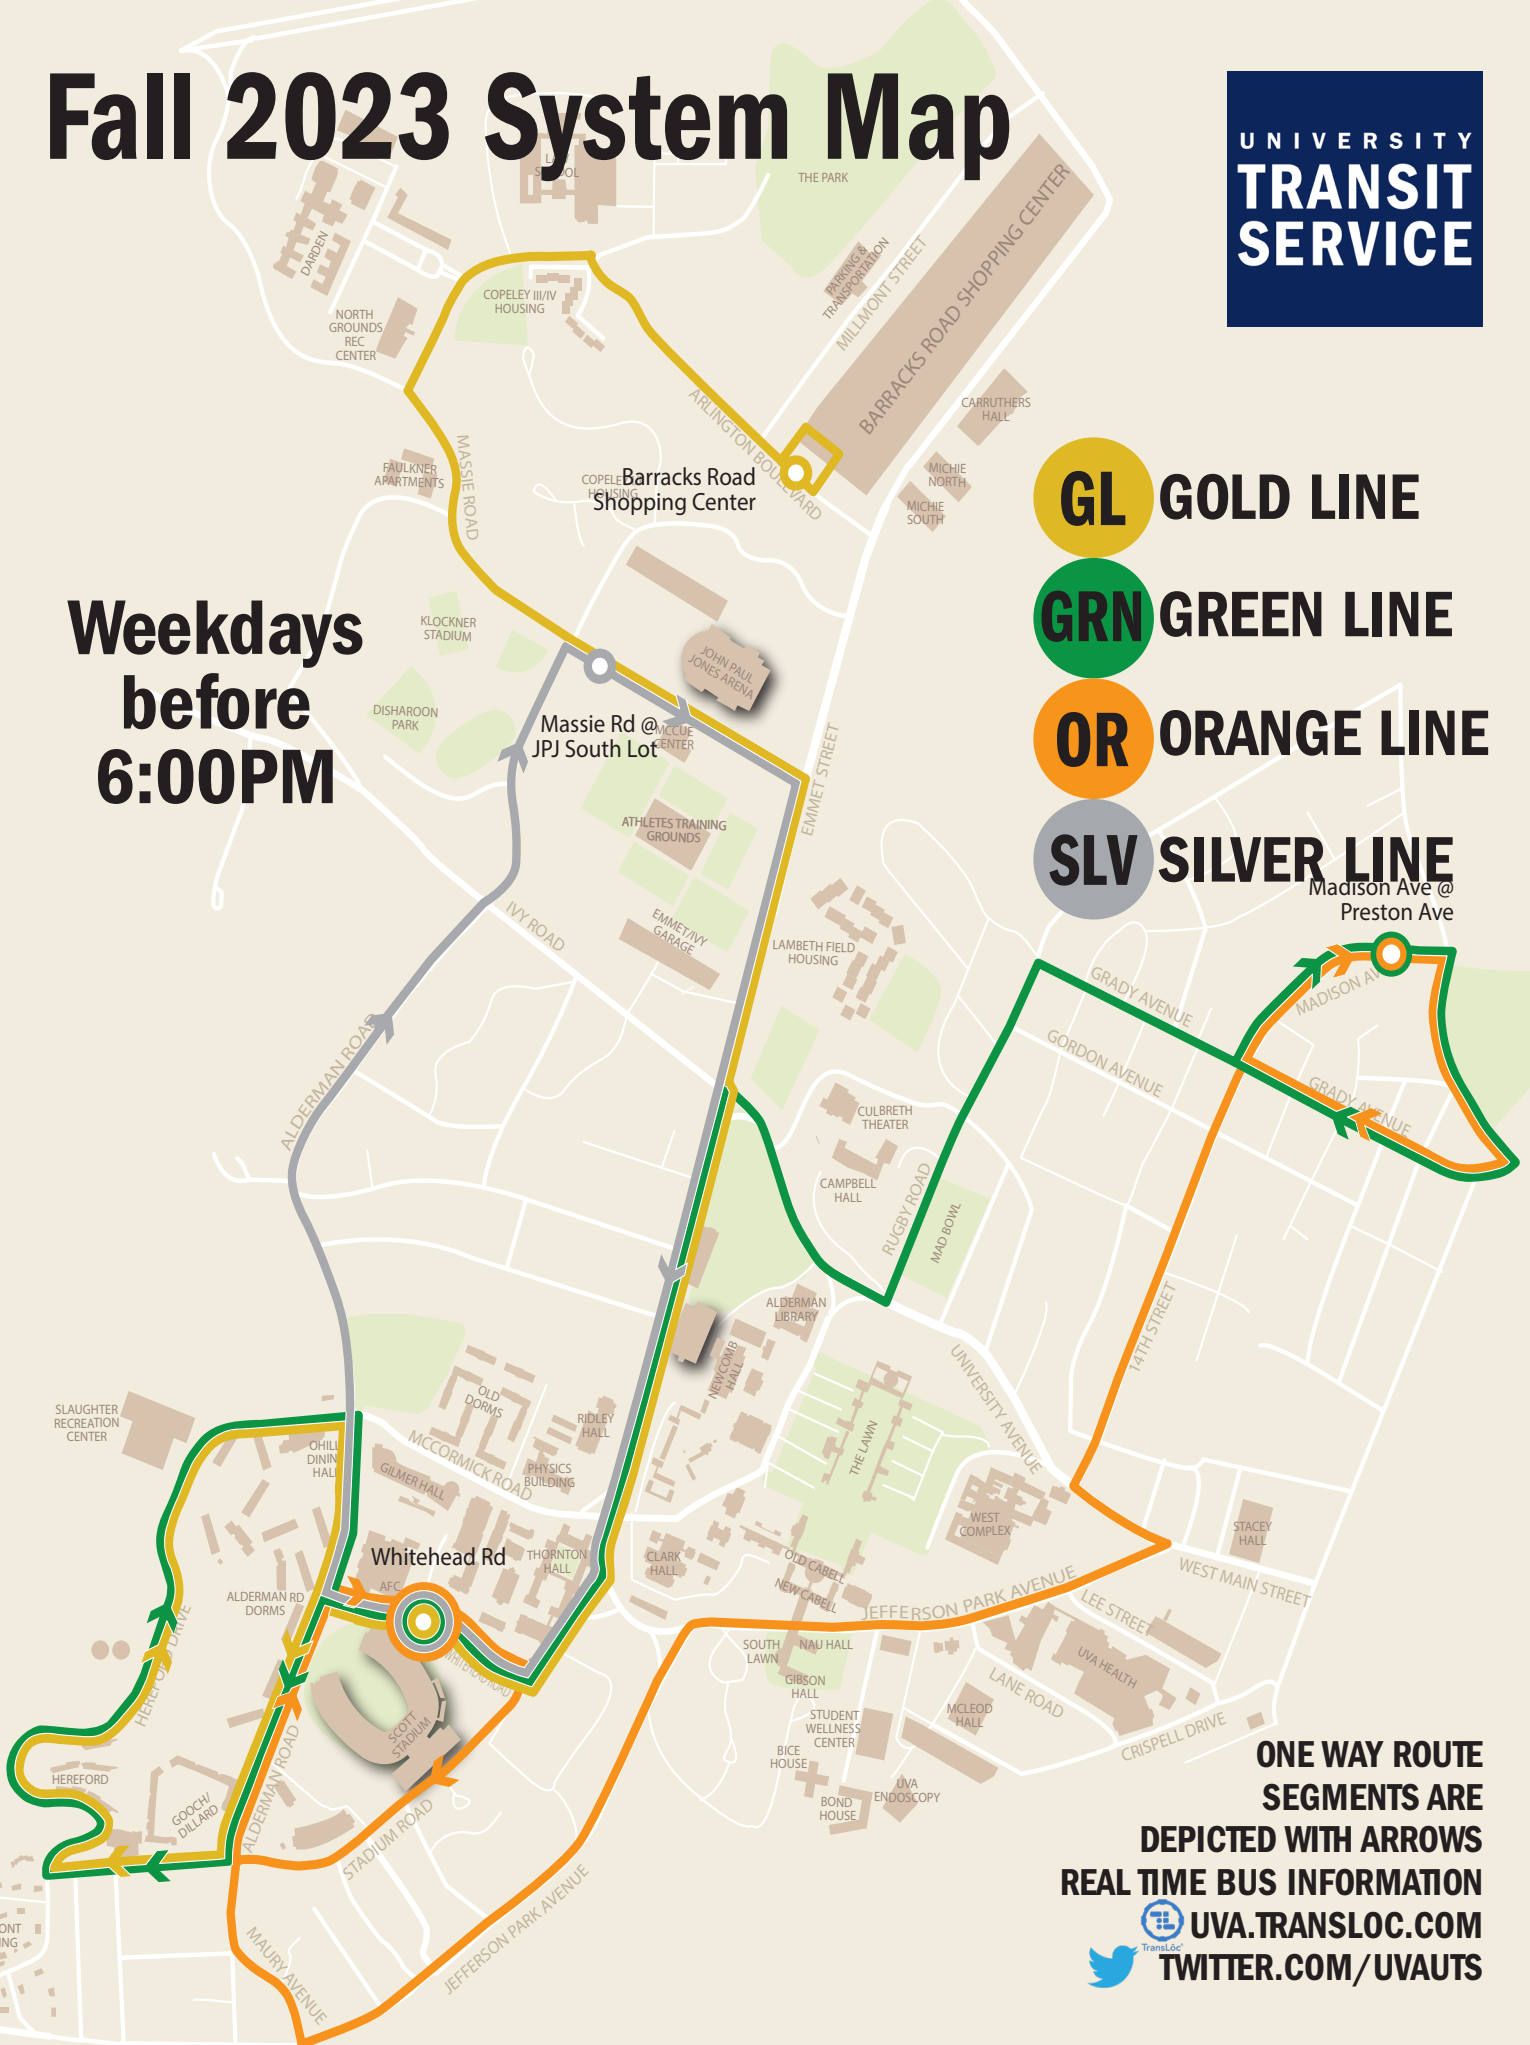

Fall 2023 System Map

UNIVERSITY
**TRANSIT
SERVICE**

**Weekdays
before
6:00PM**

- GL** GOLD LINE
- GRN** GREEN LINE
- OR** ORANGE LINE
- SLV** SILVER LINE

**ONE WAY ROUTE
SEGMENTS ARE
DEPICTED WITH ARROWS
REAL TIME BUS INFORMATION**

 [UVA.TRANSLOC.COM](https://www.uva.transloc.com)
 [TWITTER.COM/UVAUTS](https://twitter.com/UVAUTS)