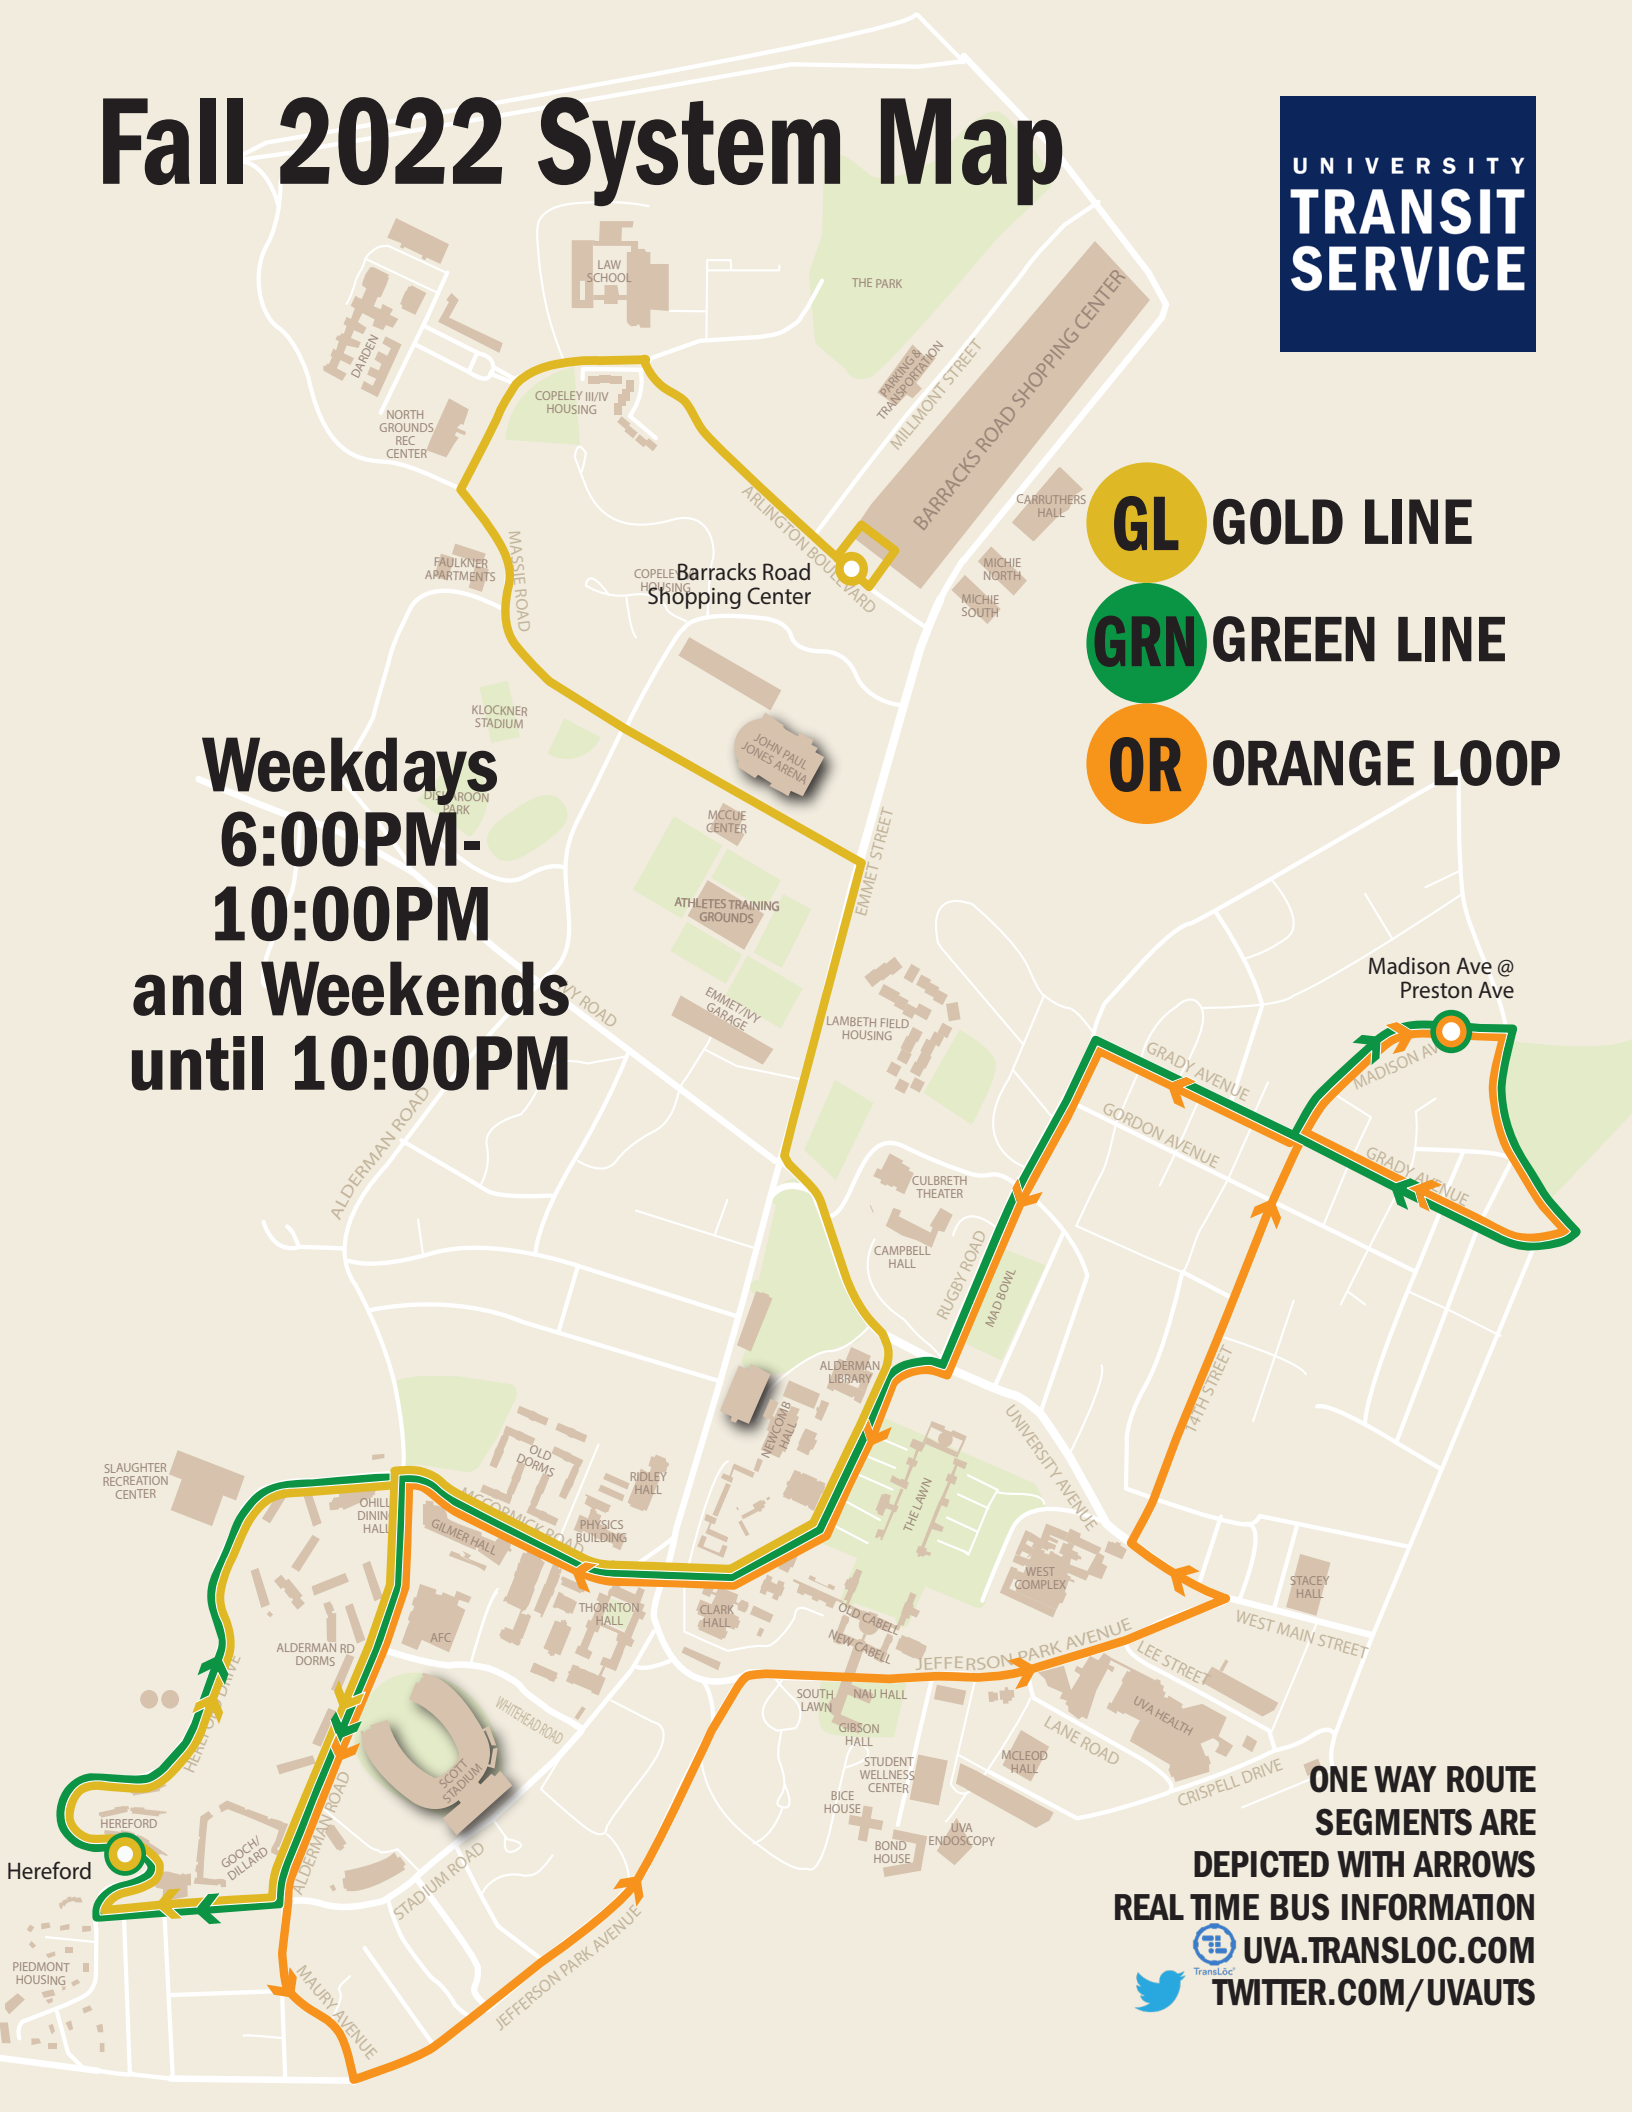

Fall 2022 System Map

UNIVERSITY
**TRANSIT
SERVICE**

GL GOLD LINE

GRN GREEN LINE

OR ORANGE LOOP

**Weekdays
6:00PM-
10:00PM
and Weekends
until 10:00PM**

**ONE WAY ROUTE
SEGMENTS ARE
DEPICTED WITH ARROWS
REAL TIME BUS INFORMATION**

UVA.TRANSLOC.COM

TWITTER.COM/UAUTS