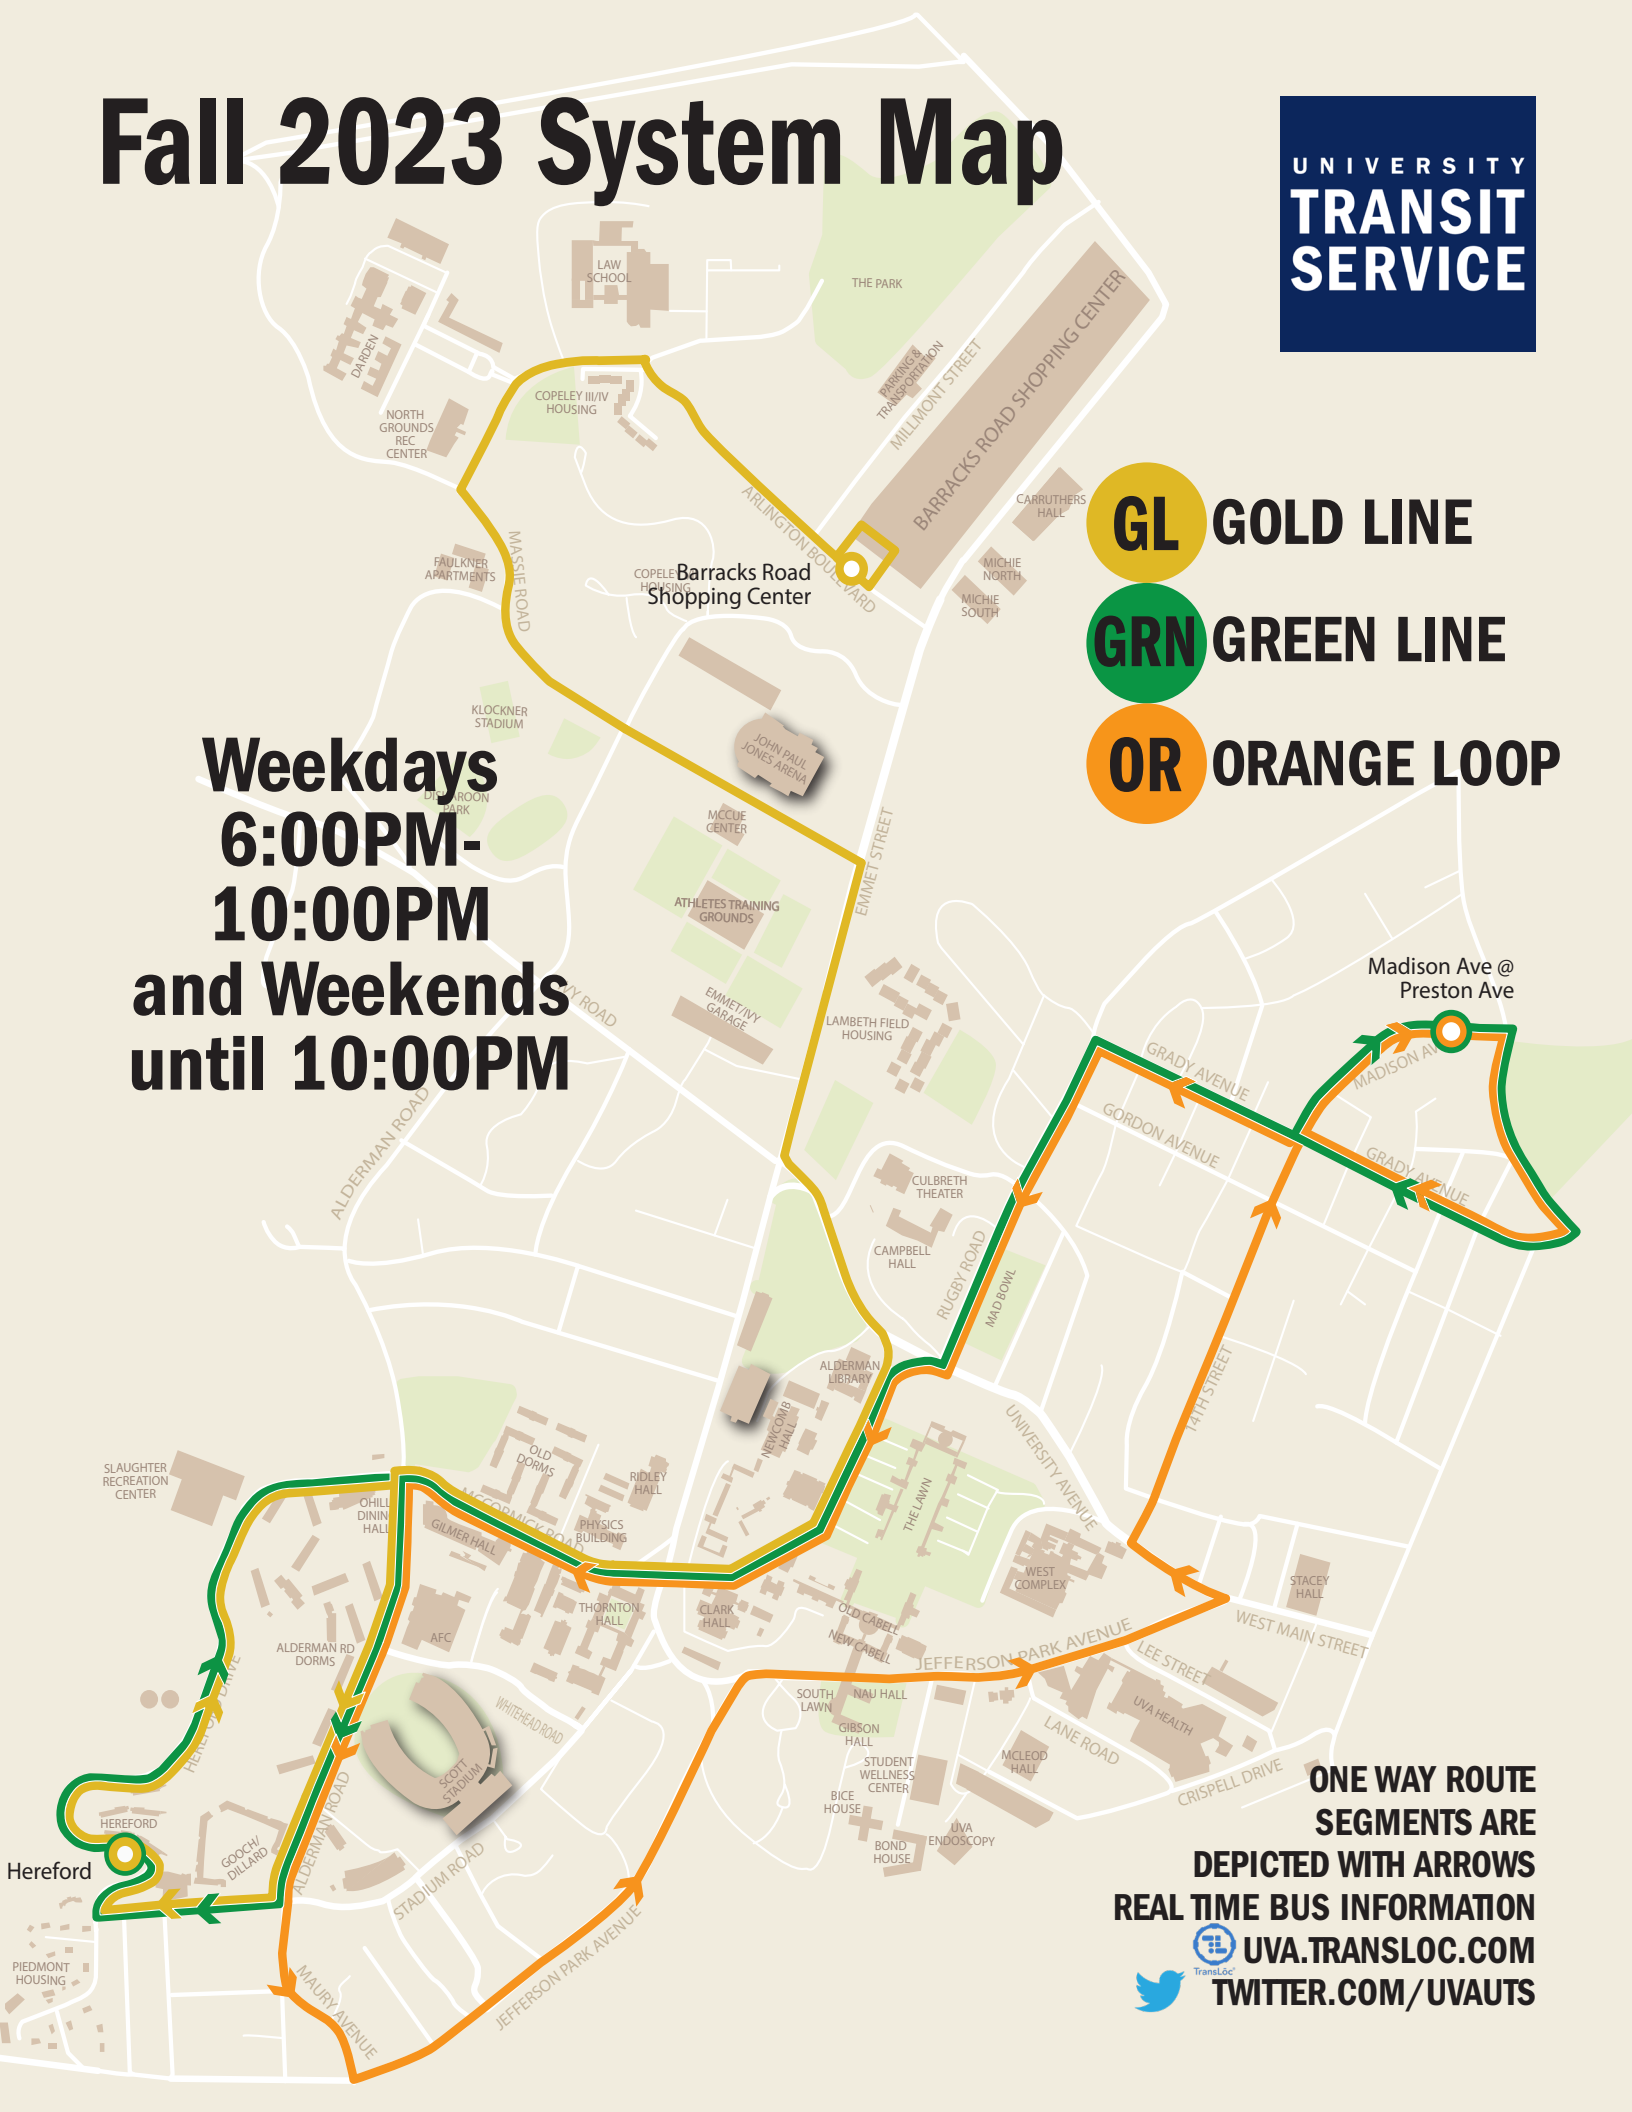

Fall 2023 System Map

UNIVERSITY
**TRANSIT
SERVICE**

GL GOLD LINE

GRN GREEN LINE

OR ORANGE LOOP

**Weekdays
6:00PM-
10:00PM
and Weekends
until 10:00PM**

**ONE WAY ROUTE
SEGMENTS ARE
DEPICTED WITH ARROWS
REAL TIME BUS INFORMATION**

[UVA.TRANSLOC.COM](https://www.uva.transloc.com)

[TWITTER.COM/UVAUTS](https://twitter.com/UVAUTS)