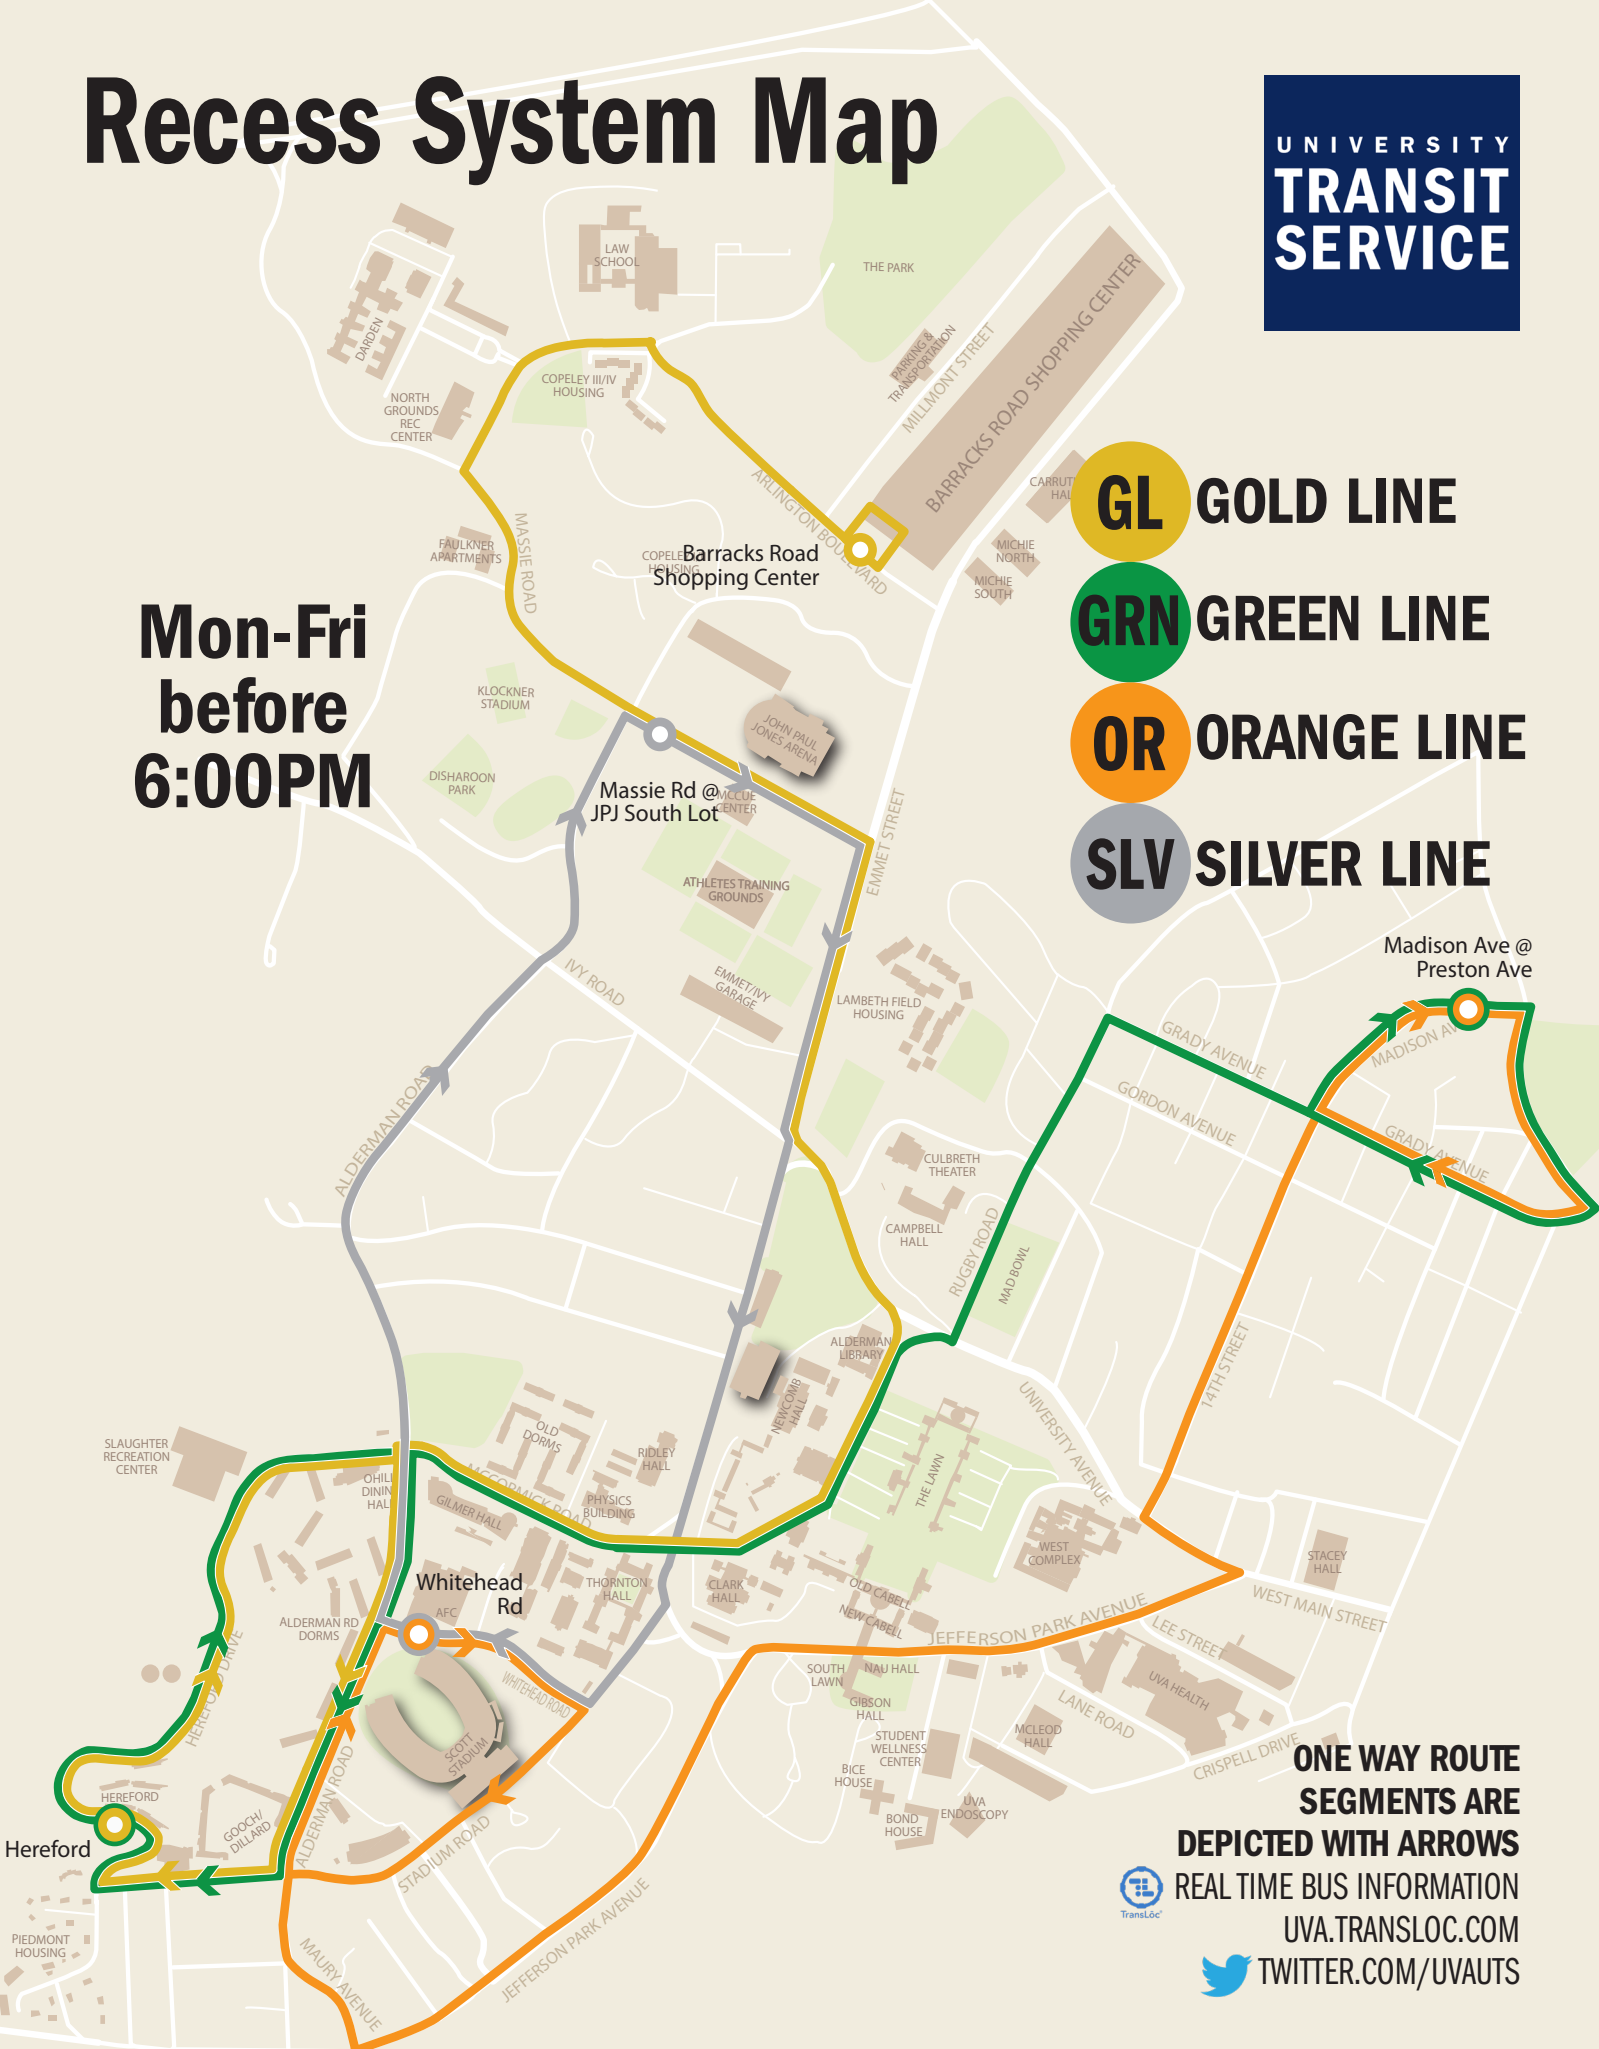

Recess System Map

**Mon-Fri
before
6:00PM**

- GL** GOLD LINE
- GRN** GREEN LINE
- OR** ORANGE LINE
- SLV** SILVER LINE

**ONE WAY ROUTE
SEGMENTS ARE
DEPICTED WITH ARROWS**
 REAL TIME BUS INFORMATION
UVA.TRANSLOC.COM
[TWITTER.COM/UVAUTS](https://twitter.com/UVAUTS)