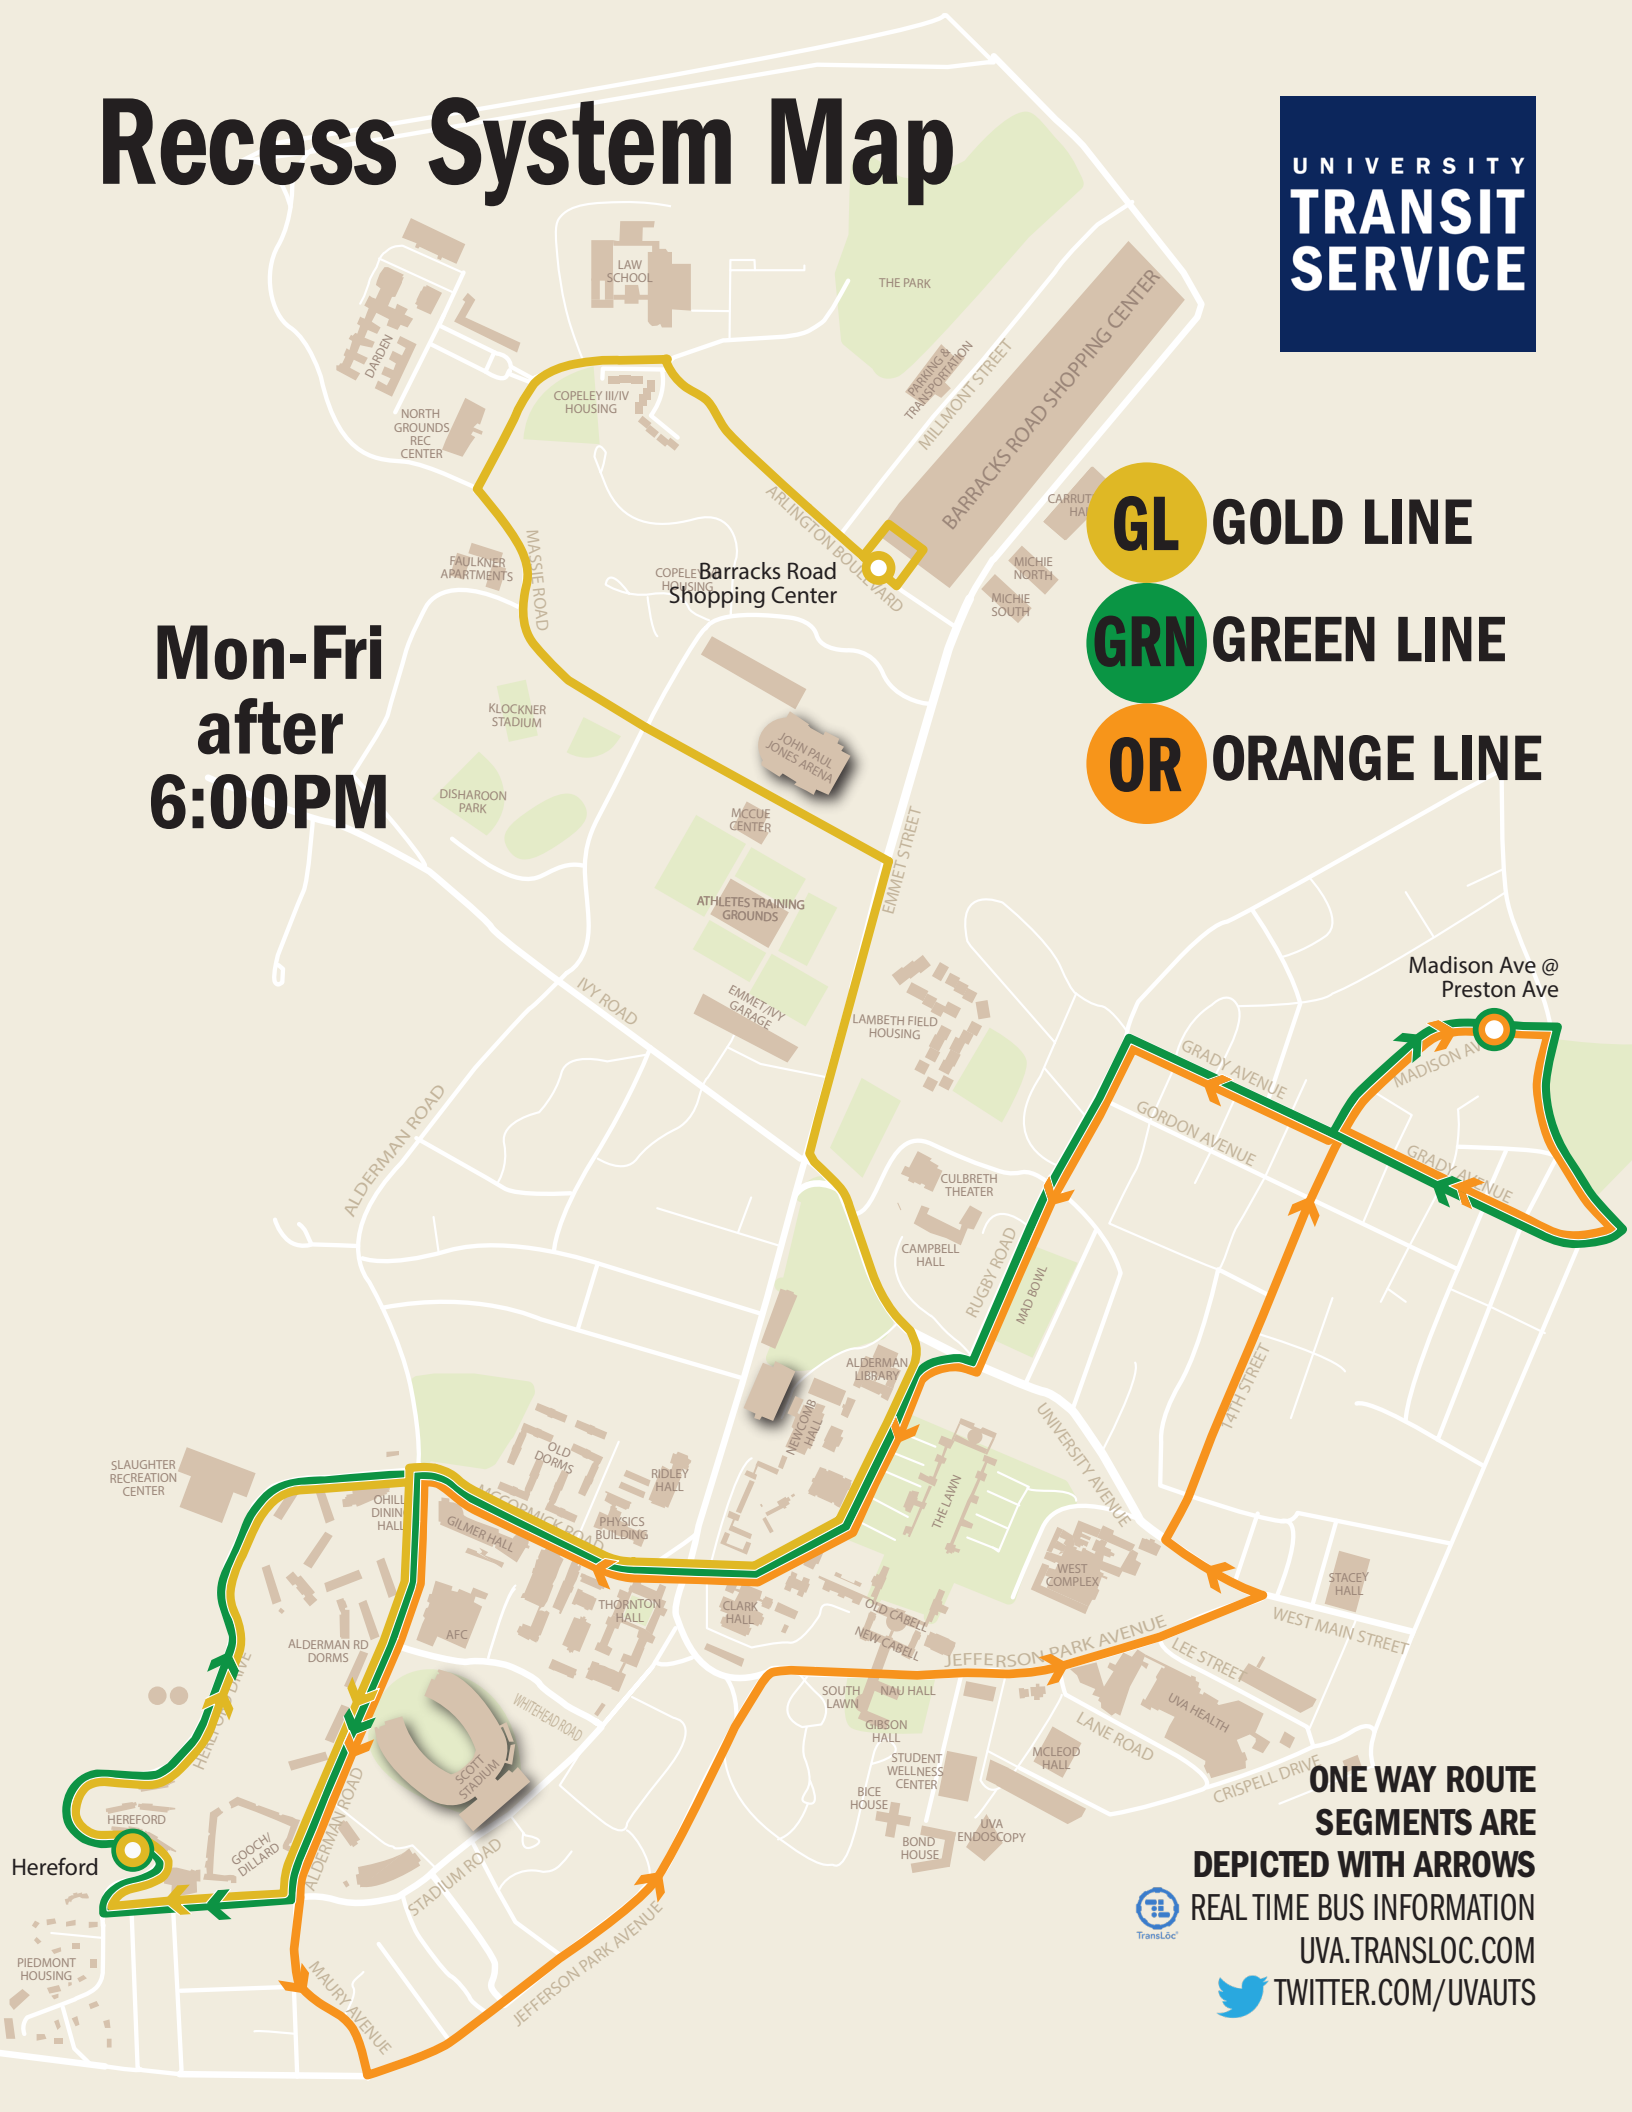

# Recess System Map

UNIVERSITY  
**TRANSIT SERVICE**

**Mon-Fri  
after  
6:00PM**

- GL** GOLD LINE
- GRN** GREEN LINE
- OR** ORANGE LINE

**ONE WAY ROUTE  
SEGMENTS ARE  
DEPICTED WITH ARROWS**  
REAL TIME BUS INFORMATION  
[UVA.TRANSLOC.COM](http://UVA.TRANSLOC.COM)  
[TWITTER.COM/UVAUTS](https://twitter.com/UVAUTS)