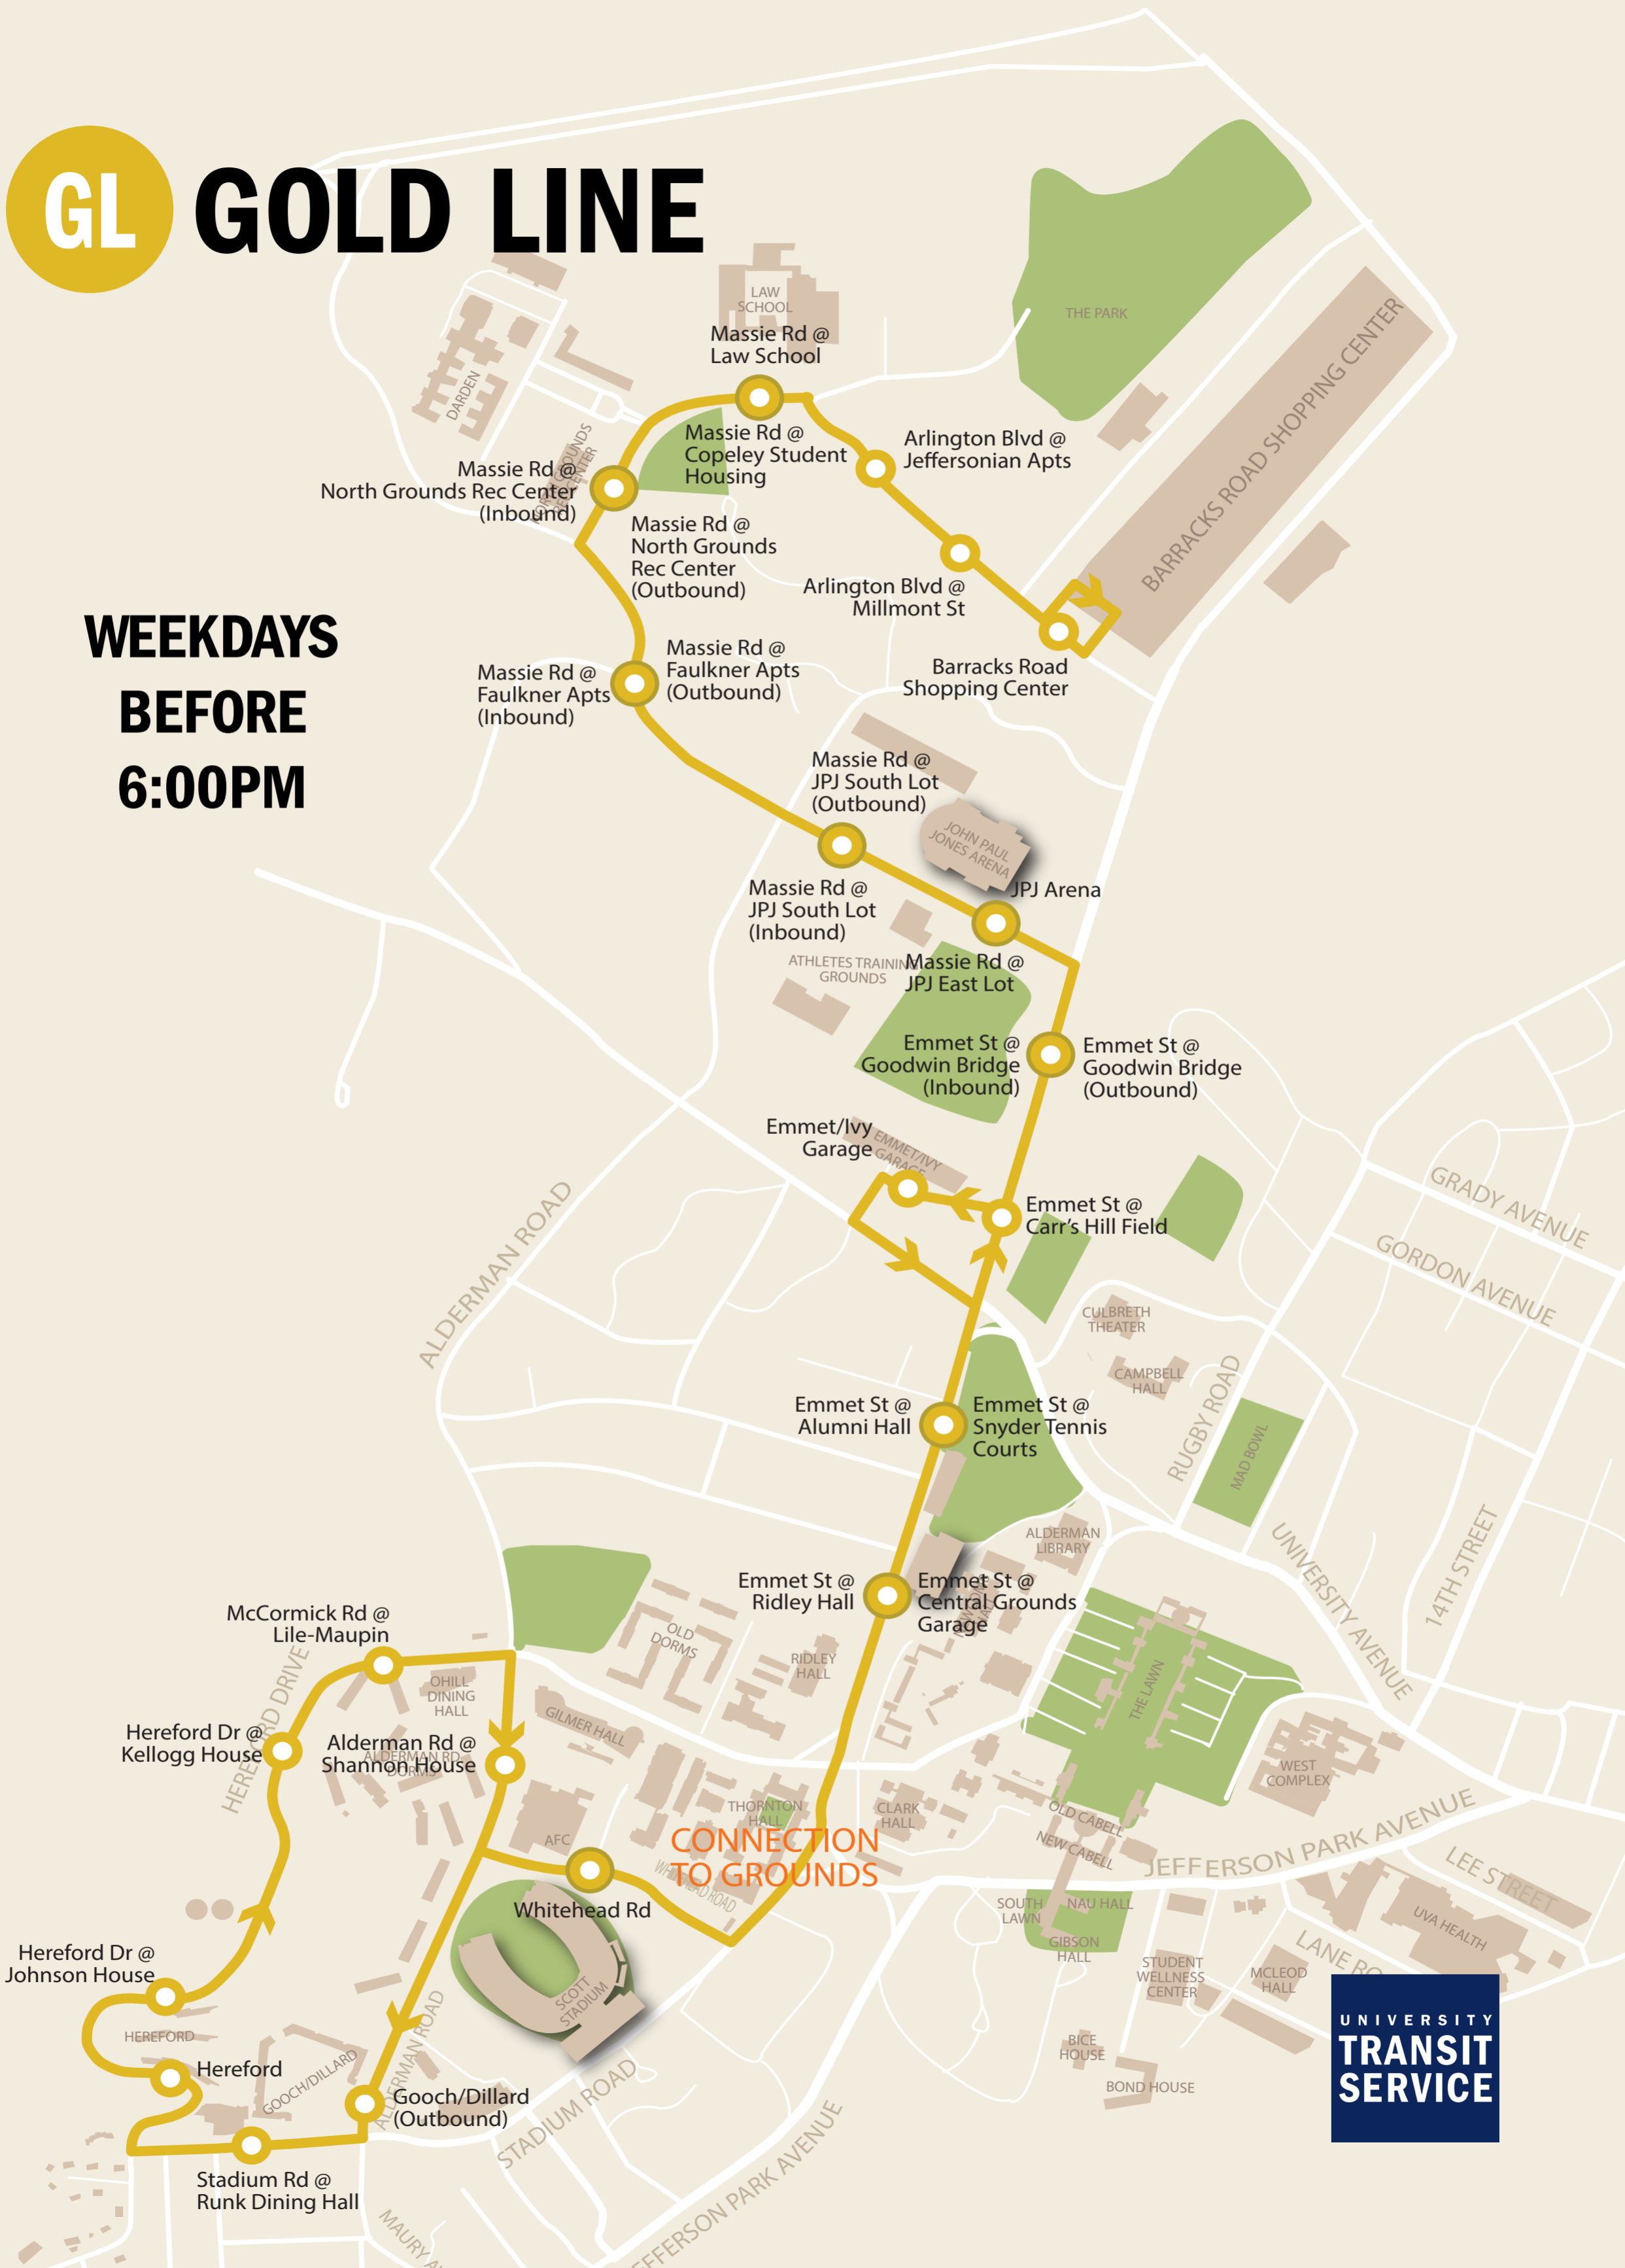

GL GOLD LINE

**WEEKDAYS
BEFORE
6:00PM**

**CONNECTION
TO GROUNDS**