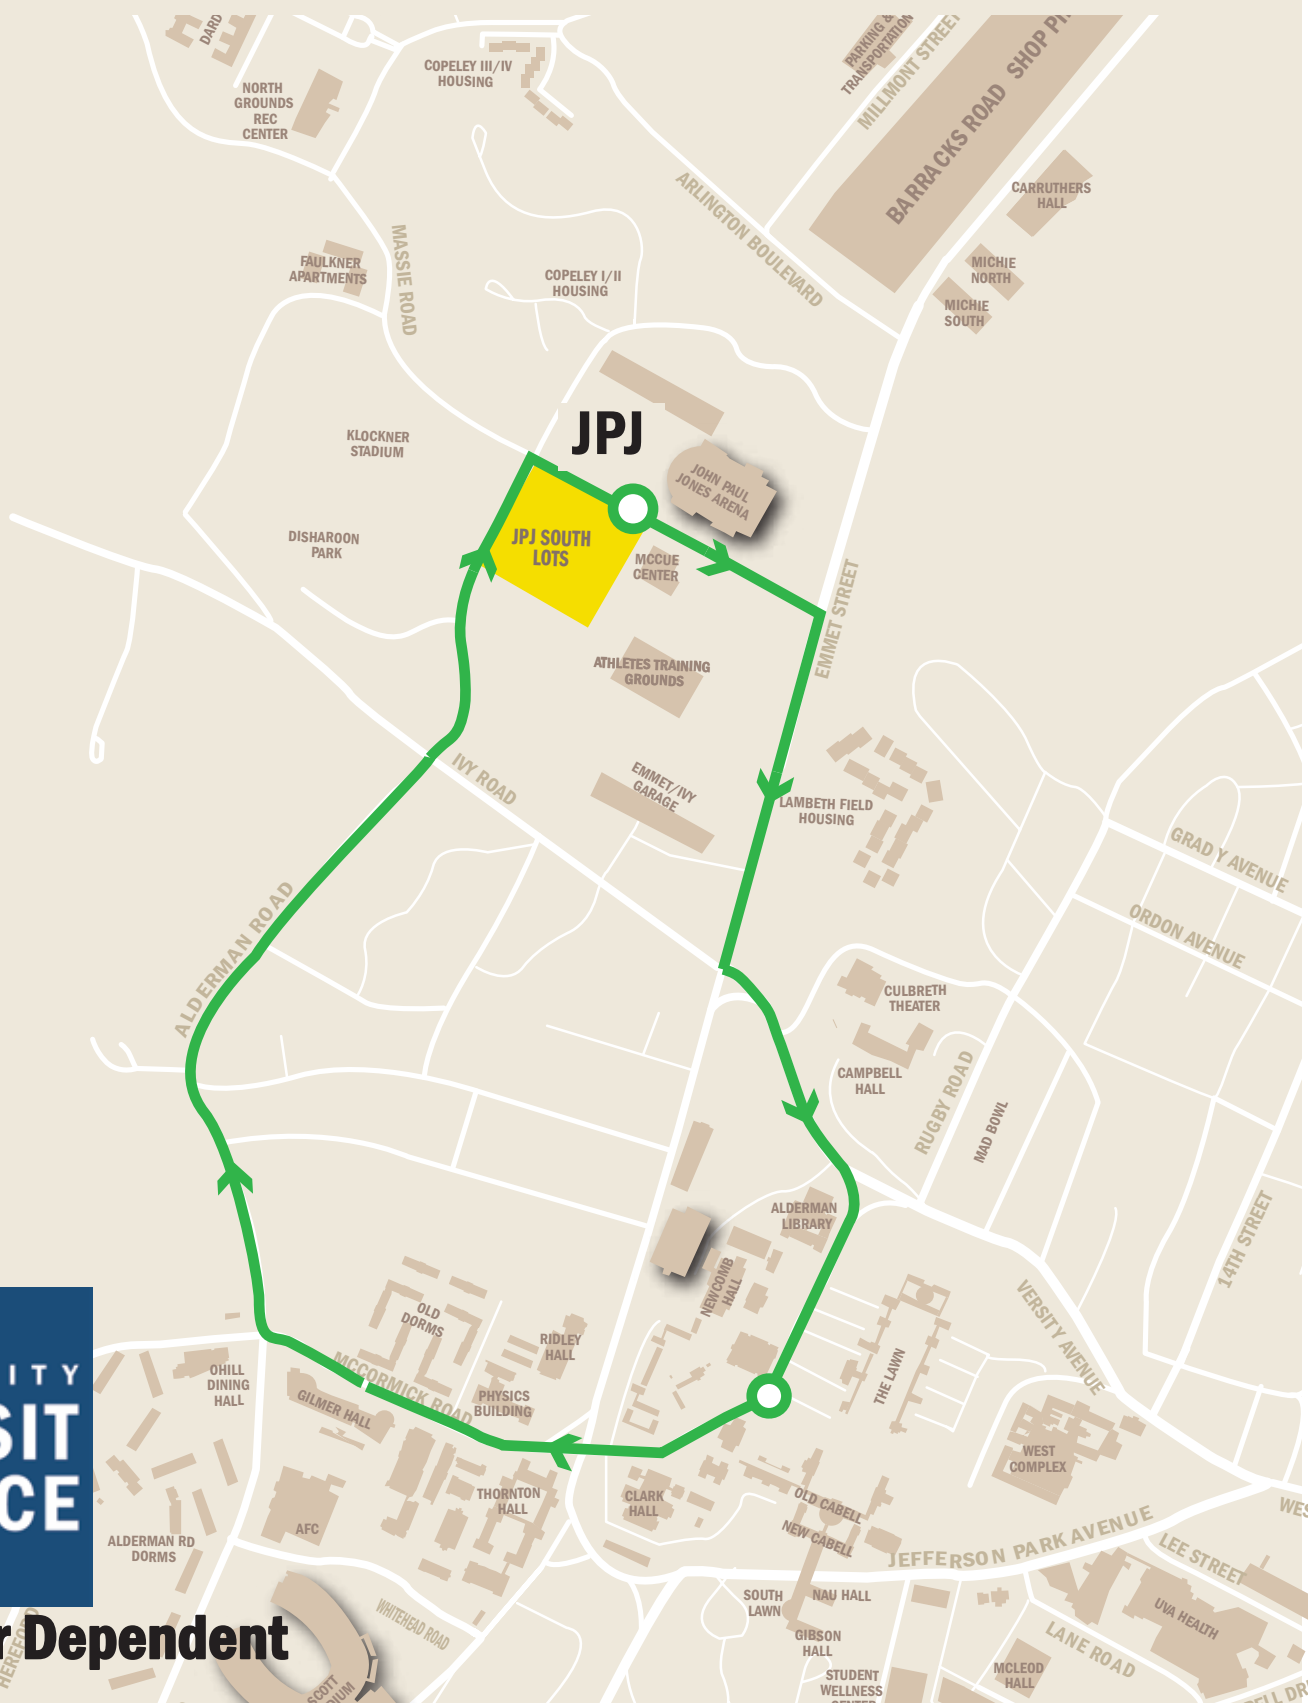

# STAFF SHUTTLE

4:00AM-6:00AM - Park in JPJ South Lots, catch shuttle on Massie Rd

AFTER 6:00AM - Catch John Paul Jones Arena Shuttle in front arena

**\*Weather Dependent**

# PRE-LAWN ADA SHUTTLE

6:00AM-10:00AM - Saturday & Sunday

**\*Weather Dependent**

# JOHN PAUL JONES SHUTTLE

6:00AM – 10:00AM Saturday & Sunday

UNIVERSITY  
**TRANSIT  
SERVICE**

**\*Weather Dependent**

# POST-LAWN ADA SHUTTLE

10:00AM-4:00PM - Saturday & Sunday

**DARDEN**

**JPJ**

**MEMORIAL GYM**

**ALDERMAN LIBRARY**

**AFC**

**\*Weather Dependent**