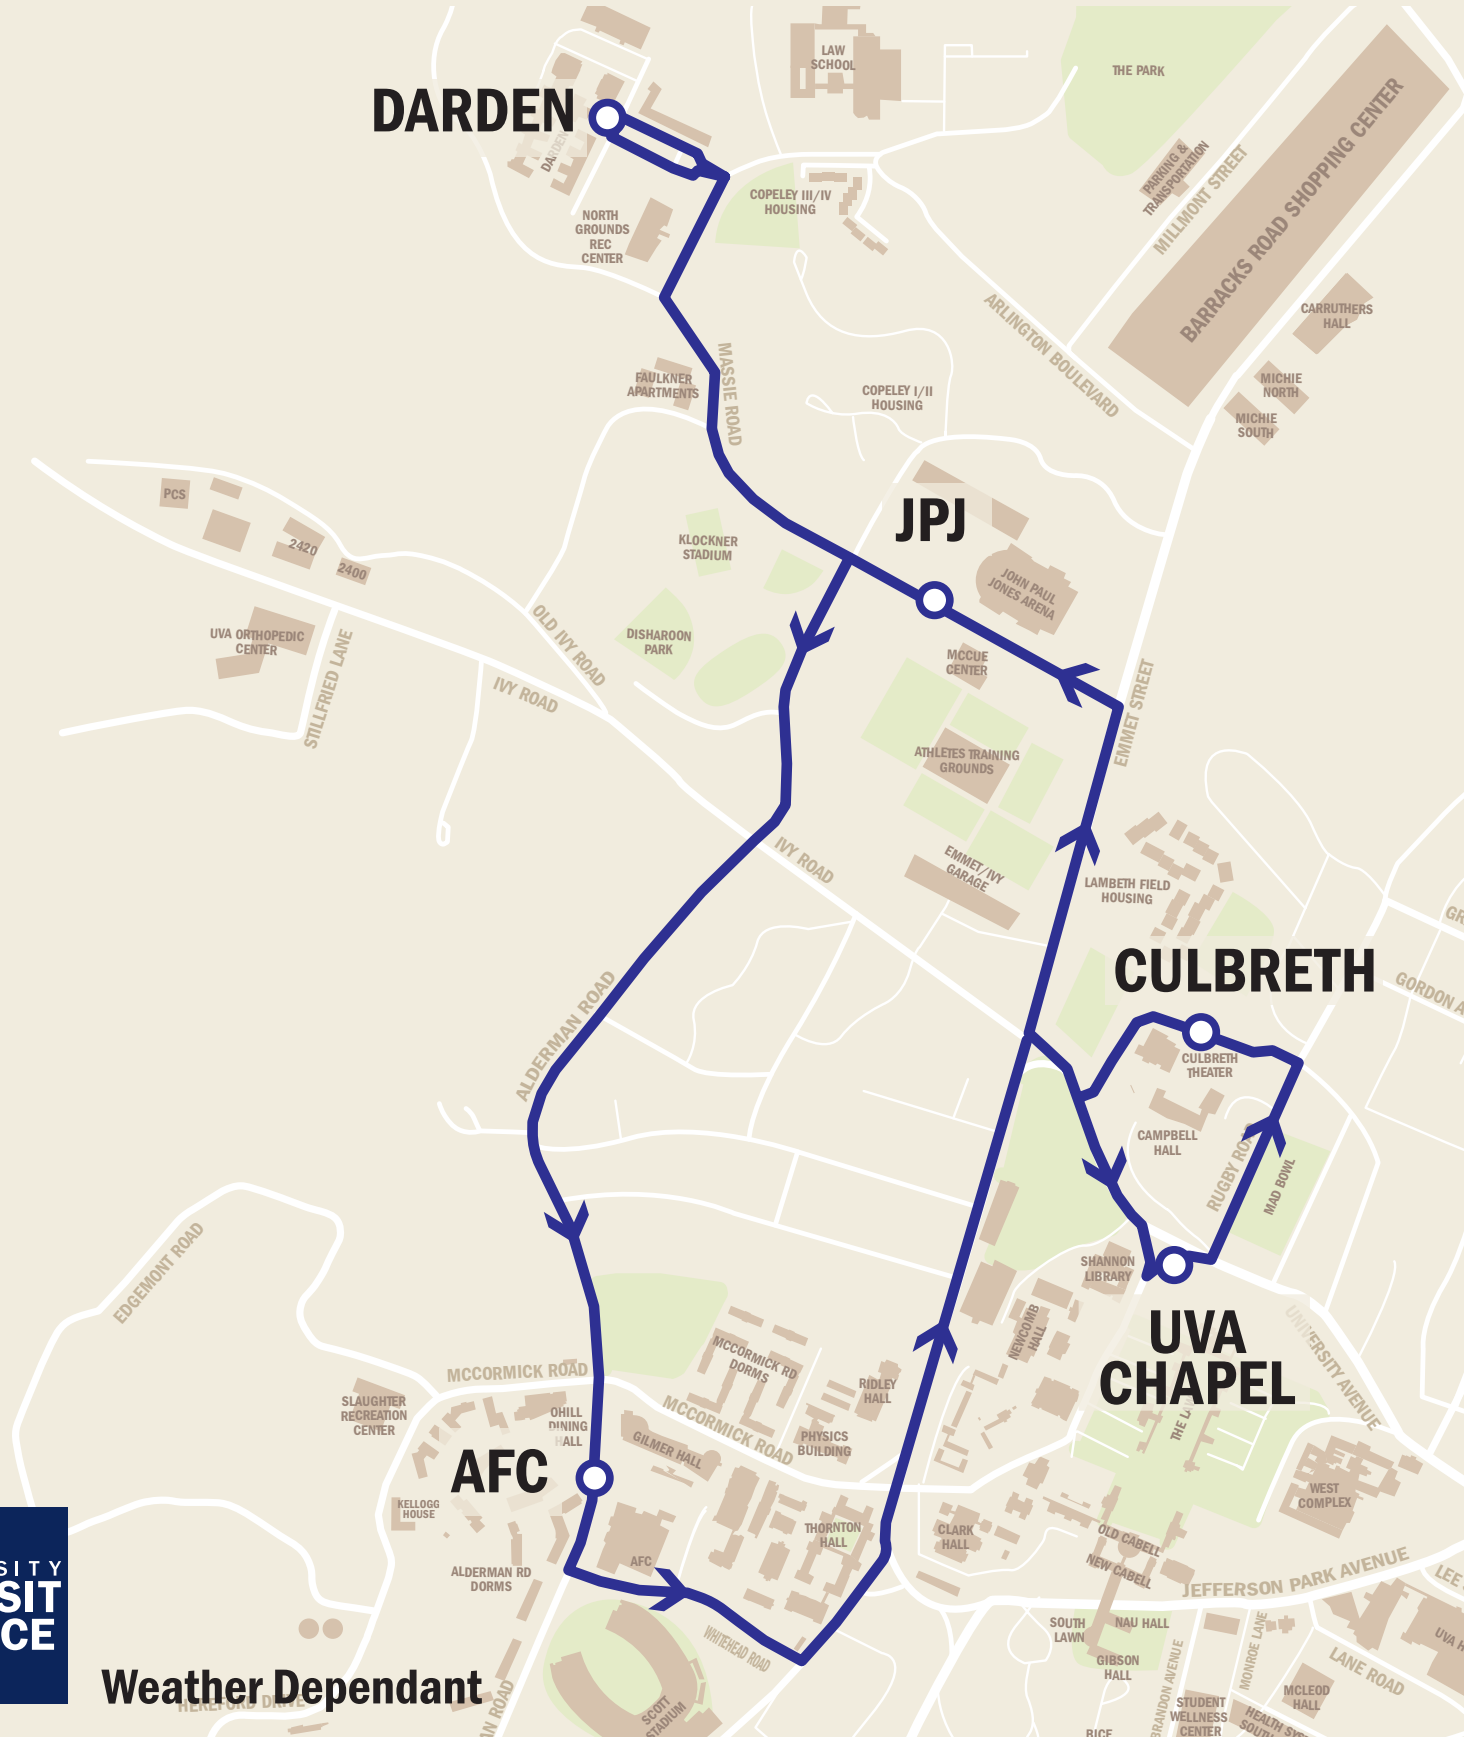

# POST-LAWN ADA SHUTTLE

SATURDAY

10:00 AM-5:30PM

UNIVERSITY  
TRANSIT  
SERVICE

Weather Dependant

# POST-LAWN ADA SHUTTLE

SUNDAY

10:00 AM-5:30PM

Weather Dependant

# POST-LAWN SHUTTLE

SATURDAY

10:00 AM-5:30PM

UNIVERSITY  
TRANSIT  
SERVICE

Weather Dependant

# POST-LAWN SHUTTLE

SUNDAY

10:00 AM–5:30PM

UNIVERSITY  
TRANSIT  
SERVICE

Weather Dependant