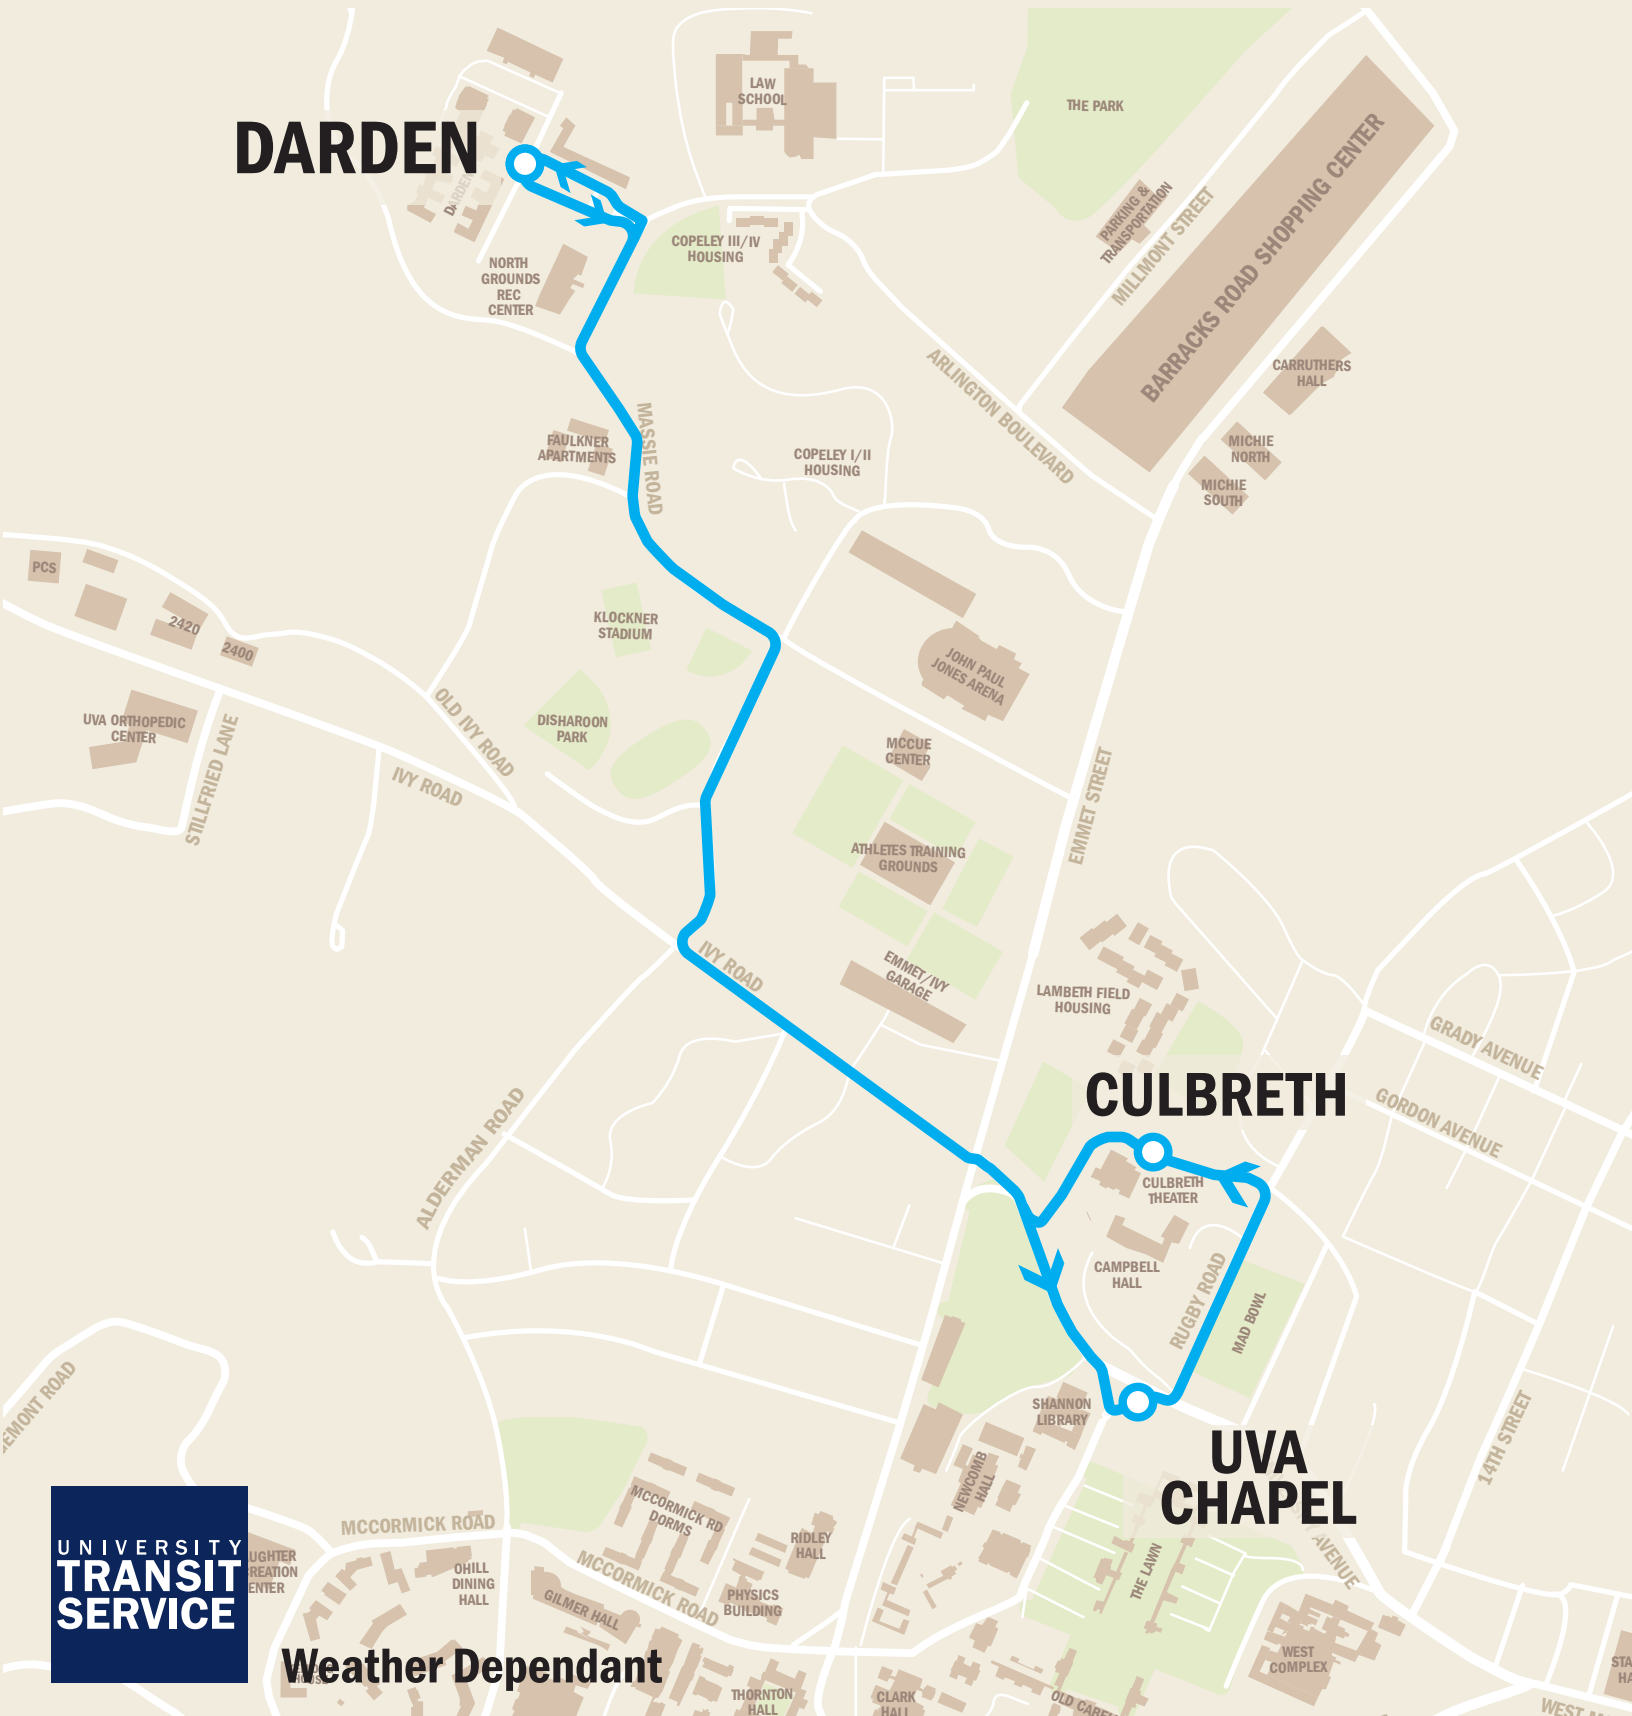

PRE-LAWN DARDEN SHUTTLE

SUNDAY ONLY

6:00 AM-10:00 AM

DARDEN

CULBRETH

**UVA
CHAPEL**

UNIVERSITY
**TRANSIT
SERVICE**

Weather Dependant