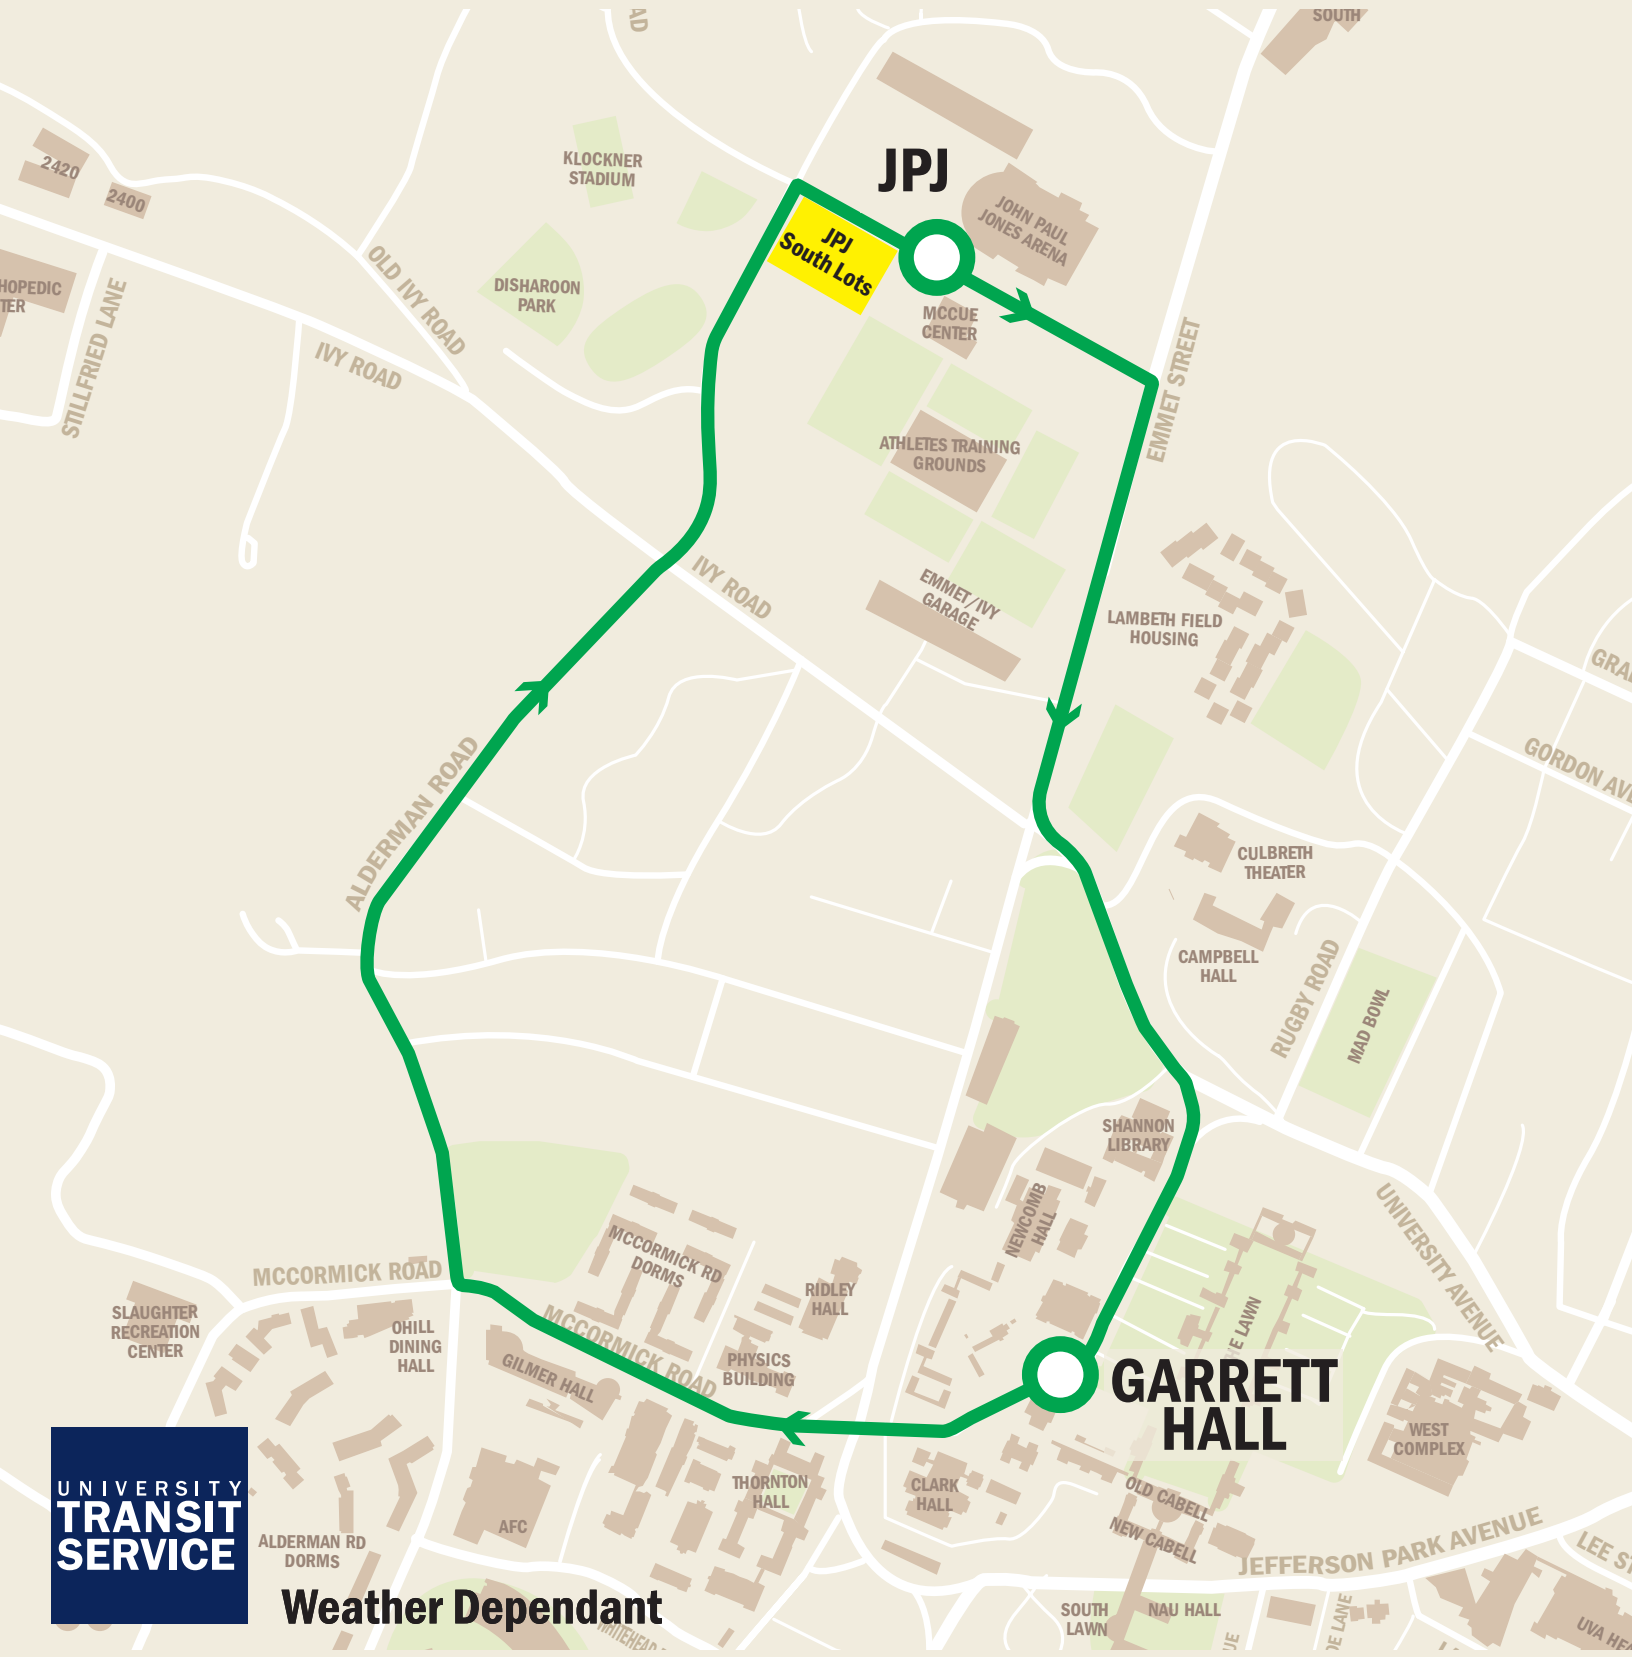

# STAFF SHUTTLE

**SATURDAY & SUNDAY**

4:00–6:00 AM: Park in JPJ South Lots, ride shuttle from Massie Rd

After 6:00 AM: Ride JPJ Arena shuttle

UNIVERSITY  
**TRANSIT  
SERVICE**

**Weather Dependant**

# POST-LAWN ADA SHUTTLE

SUNDAY

10:00 AM-5:30PM

Weather Dependant

# POST-LAWN SHUTTLE

SATURDAY

10:00 AM-5:30PM

UNIVERSITY  
TRANSIT  
SERVICE

Weather Dependant

# POST-LAWN SHUTTLE

SUNDAY

10:00 AM–5:30PM

UNIVERSITY  
TRANSIT  
SERVICE

Weather Dependant