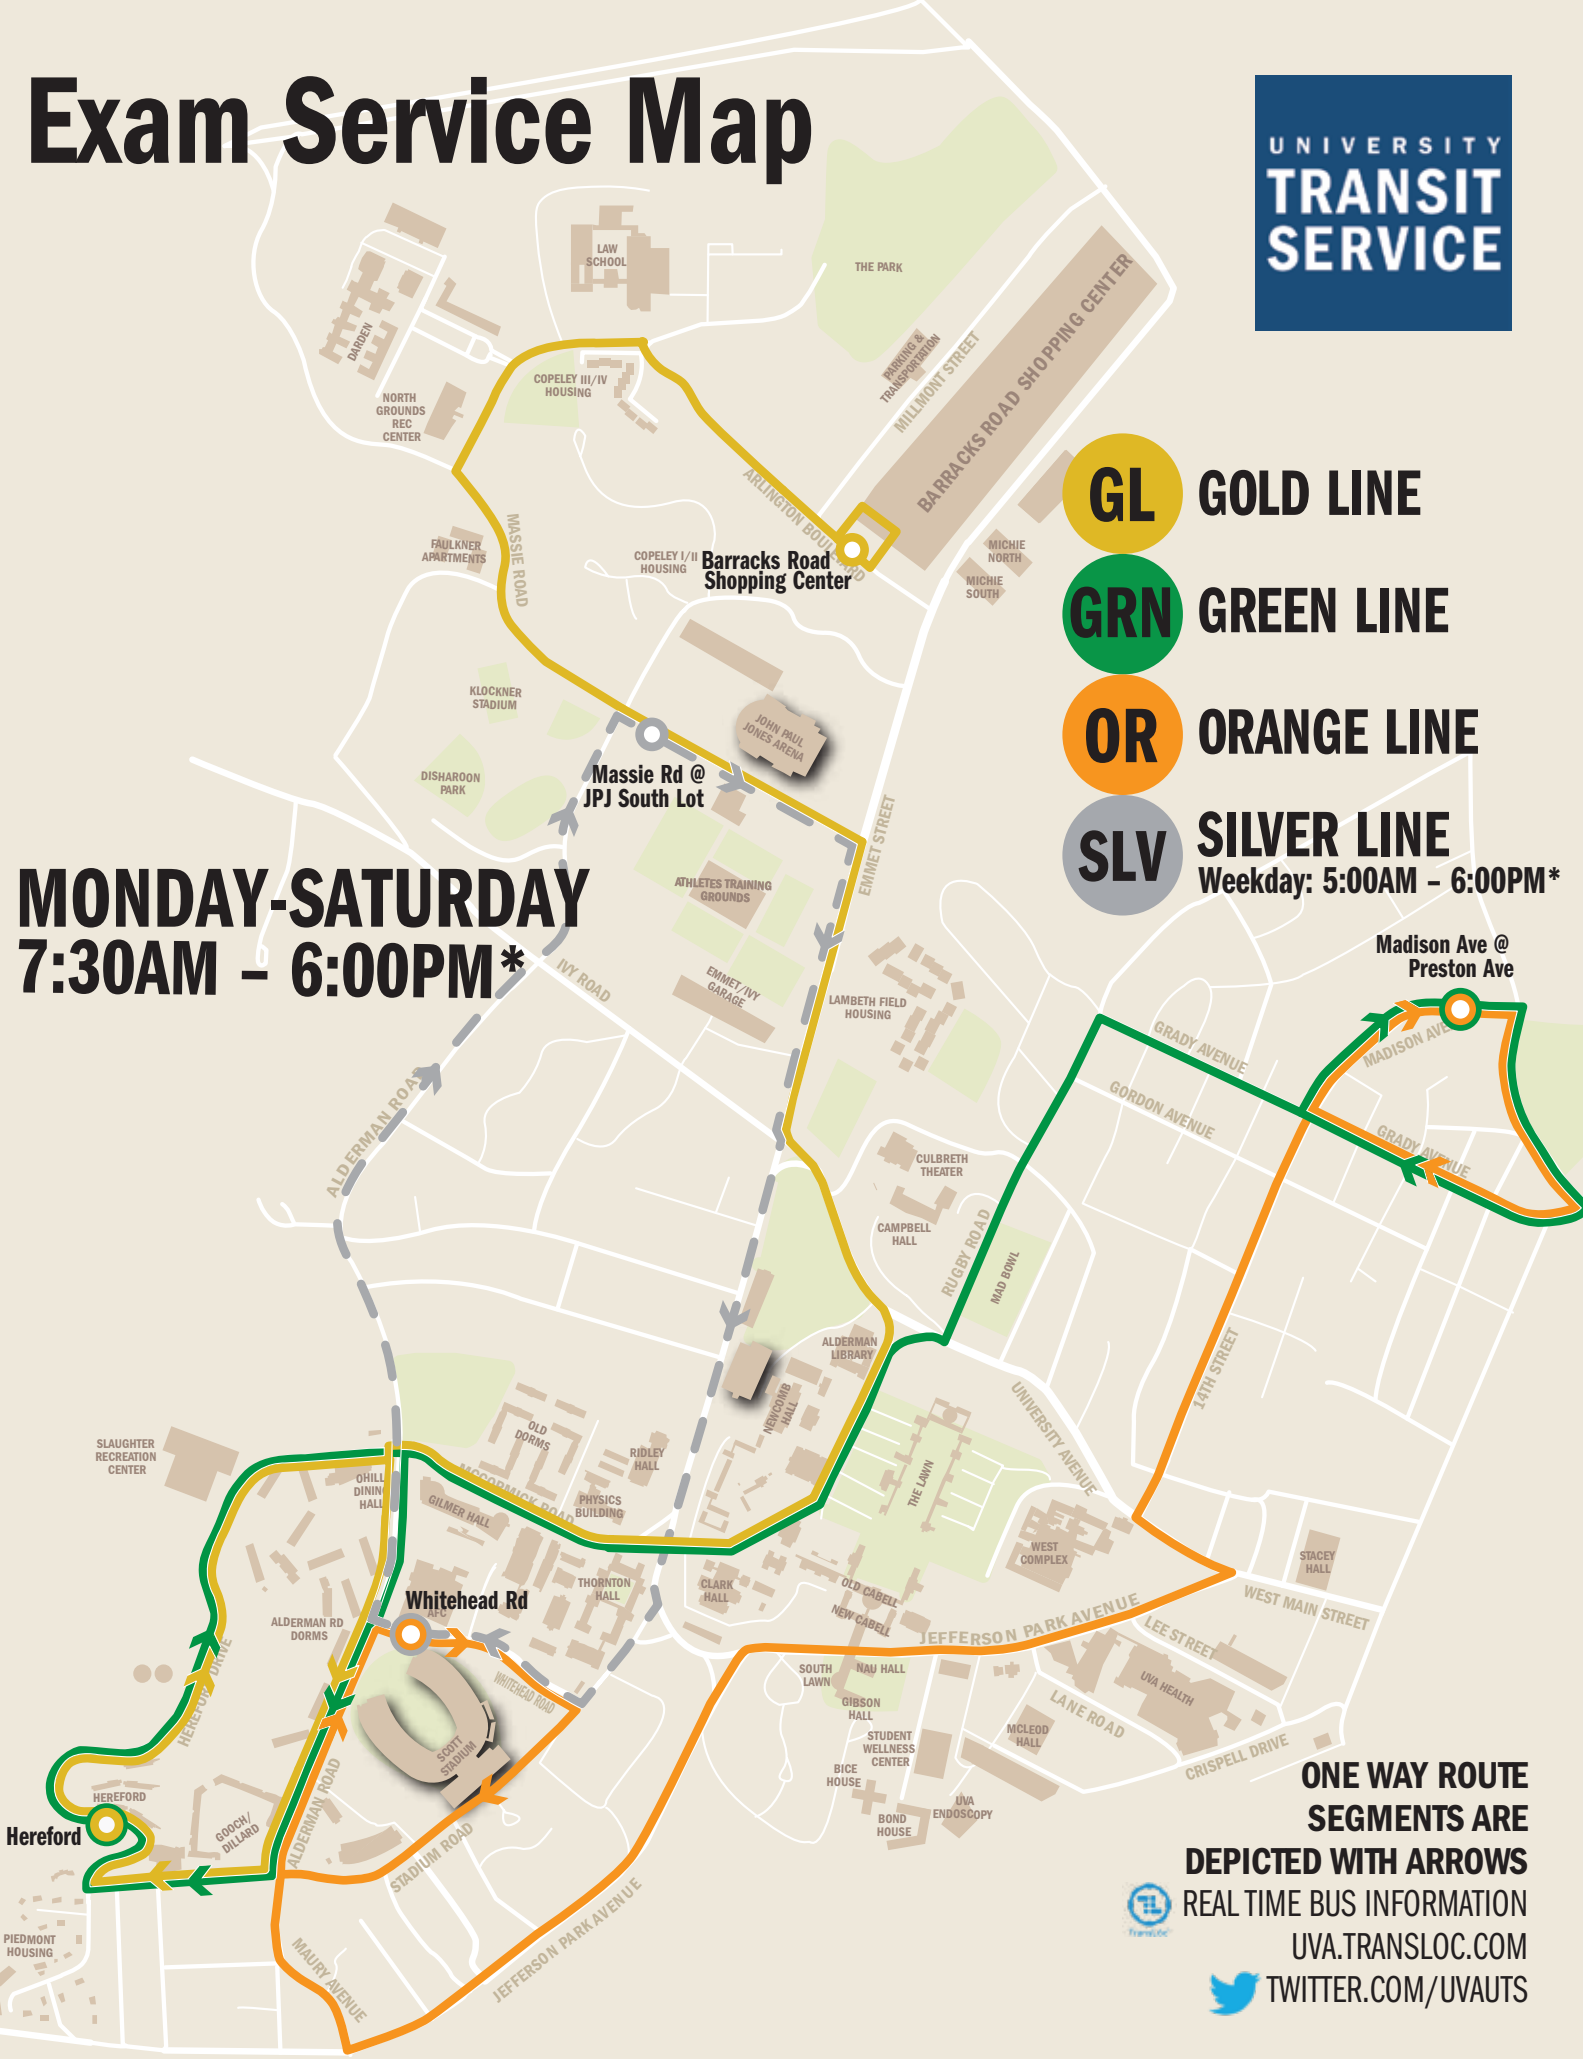

Exam Service Map

- GL** GOLD LINE
- GRN** GREEN LINE
- OR** ORANGE LINE
- SLV** SILVER LINE
Weekday: 5:00AM - 6:00PM*

**MONDAY-SATURDAY
7:30AM - 6:00PM***

Madison Ave @ Preston Ave

**ONE WAY ROUTE
SEGMENTS ARE
DEPICTED WITH ARROWS**

REAL TIME BUS INFORMATION
UVA.TRANSLOC.COM
[TWITTER.COM/UVAUTS](https://twitter.com/UVAUTS)

Exam Service Map

- GL** GOLD LINE
- GRN** GREEN LINE
- OR** ORANGE LOOP

**MONDAY-SATURDAY
6:00PM - 10:00PM**

**ONE WAY ROUTE
SEGMENTS ARE
DEPICTED WITH ARROWS**
REAL TIME BUS INFORMATION
UVA.TRANSLOC.COM
 [TWITTER.COM/UVAUTS](https://twitter.com/UVAUTS)