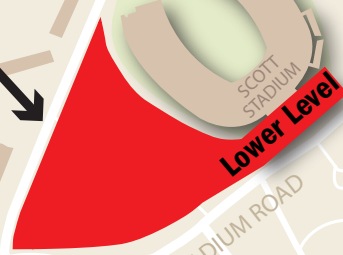

COMMUTER LOTS BY ARRIVAL TIME

Arrive after **7:00 AM**
Park at the Emmet/Ivy Garage
Ride Blueline to/from Medical Center

Arrive between 5:00 AM and **7:00 AM**
Park in the Red Lots at Scott Stadium
Ride Redline to/from Medical Center