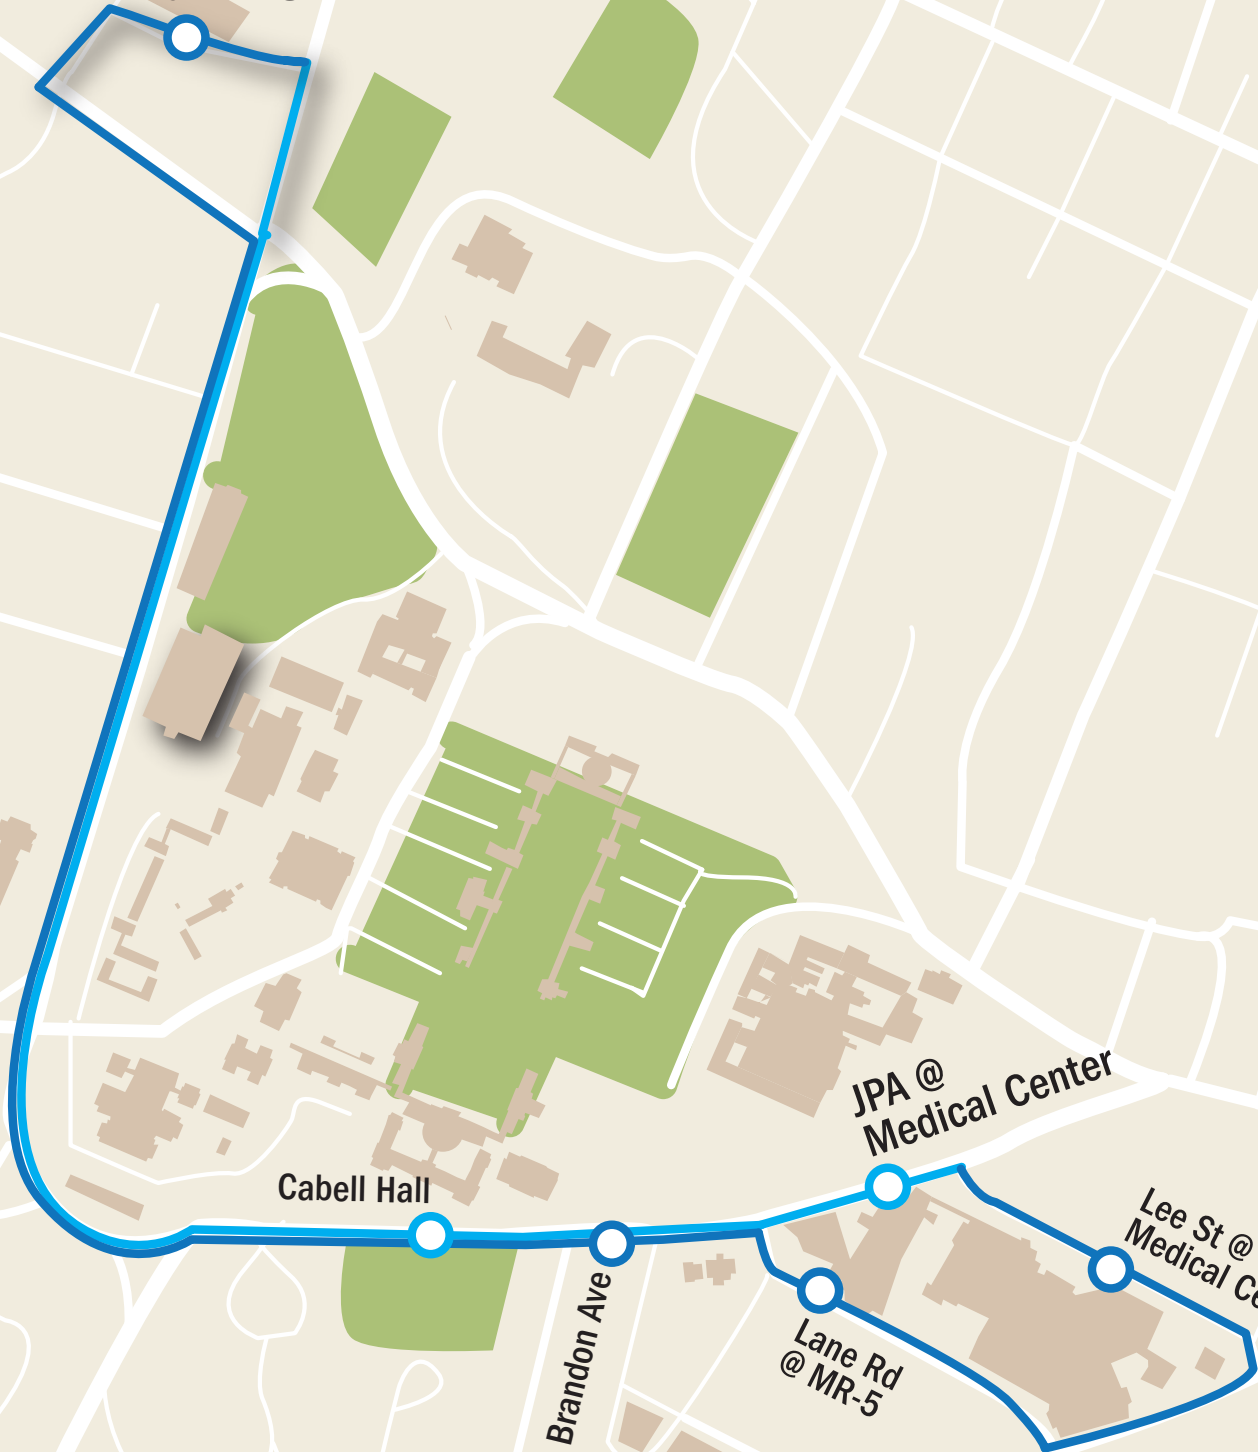

BLUELINE EXPRESS

Emmet/Ivy Garage

Cabell Hall

Brandon Ave

Lane Rd @ MR-5

JPA @ Medical Center

Lee St @ Medical Center