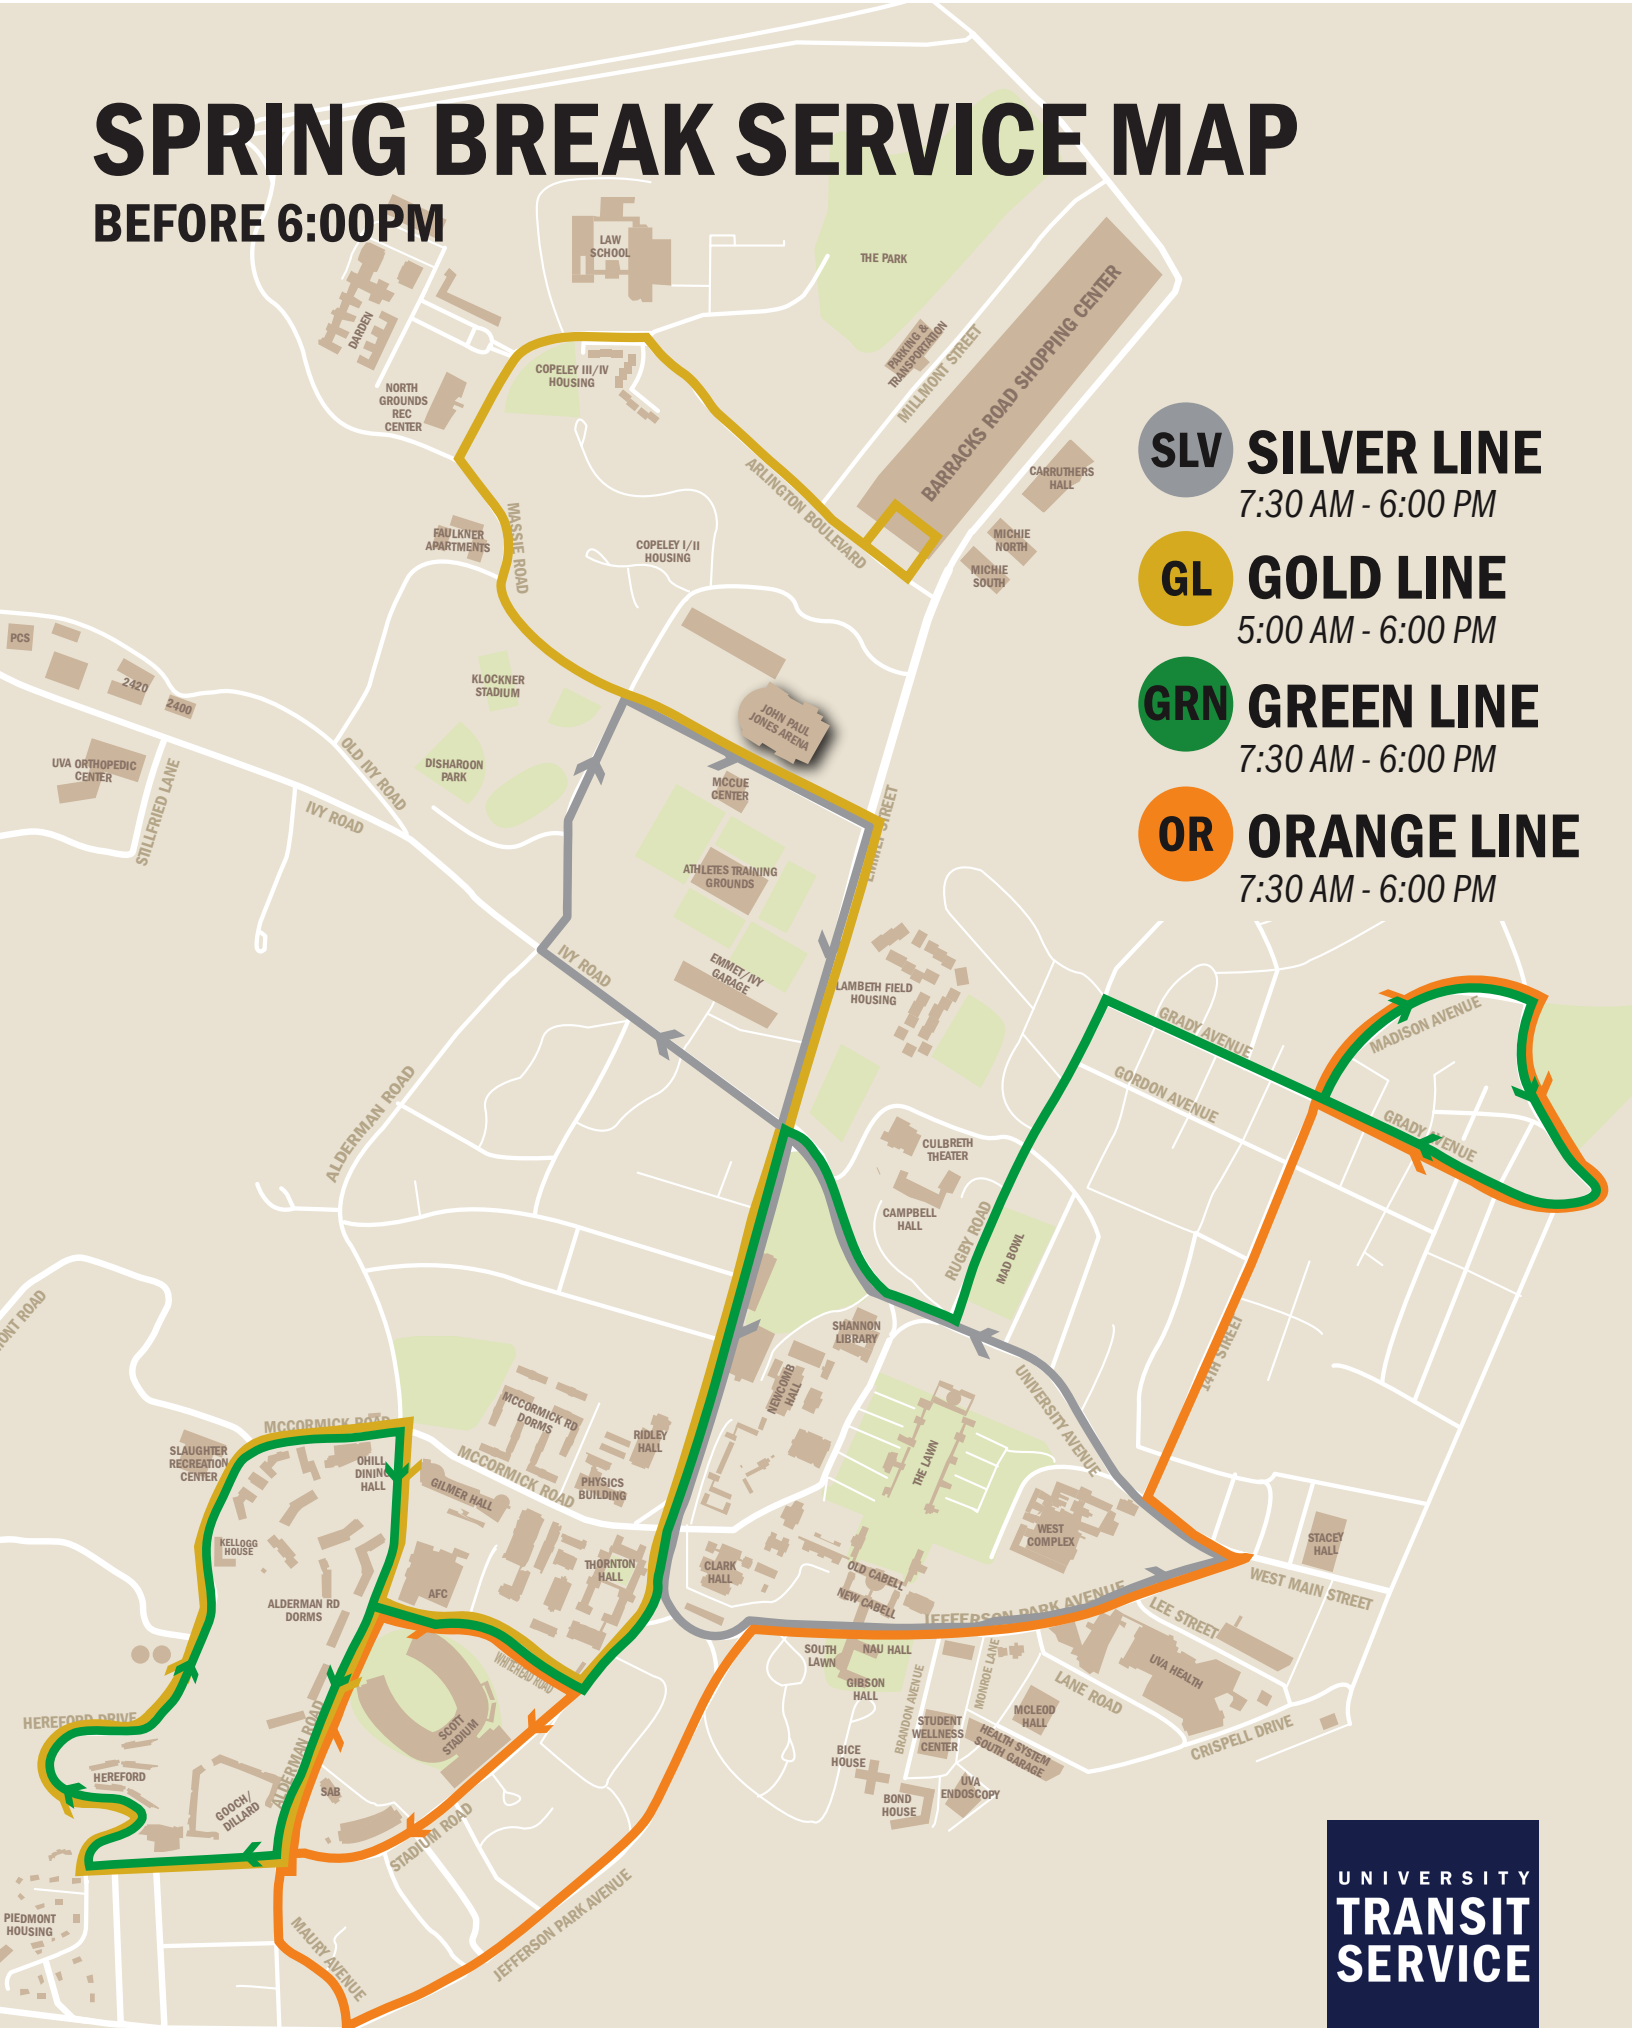

SPRING BREAK SERVICE MAP

BEFORE 6:00PM

SLV SILVER LINE
7:30 AM - 6:00 PM

GL GOLD LINE
5:00 AM - 6:00 PM

GRN GREEN LINE
7:30 AM - 6:00 PM

OR ORANGE LINE
7:30 AM - 6:00 PM

SPRING BREAK SERVICE MAP

AFTER 6:00PM

SLV **SILVER LINE**
6:00 PM - 8:00 PM

GL **GOLD LINE**
6:00 PM - 8:00 PM

GRN **GREEN LINE**
6:00 PM - 8:00 PM

OR **ORANGE LINE**
6:00 PM - 8:00 PM